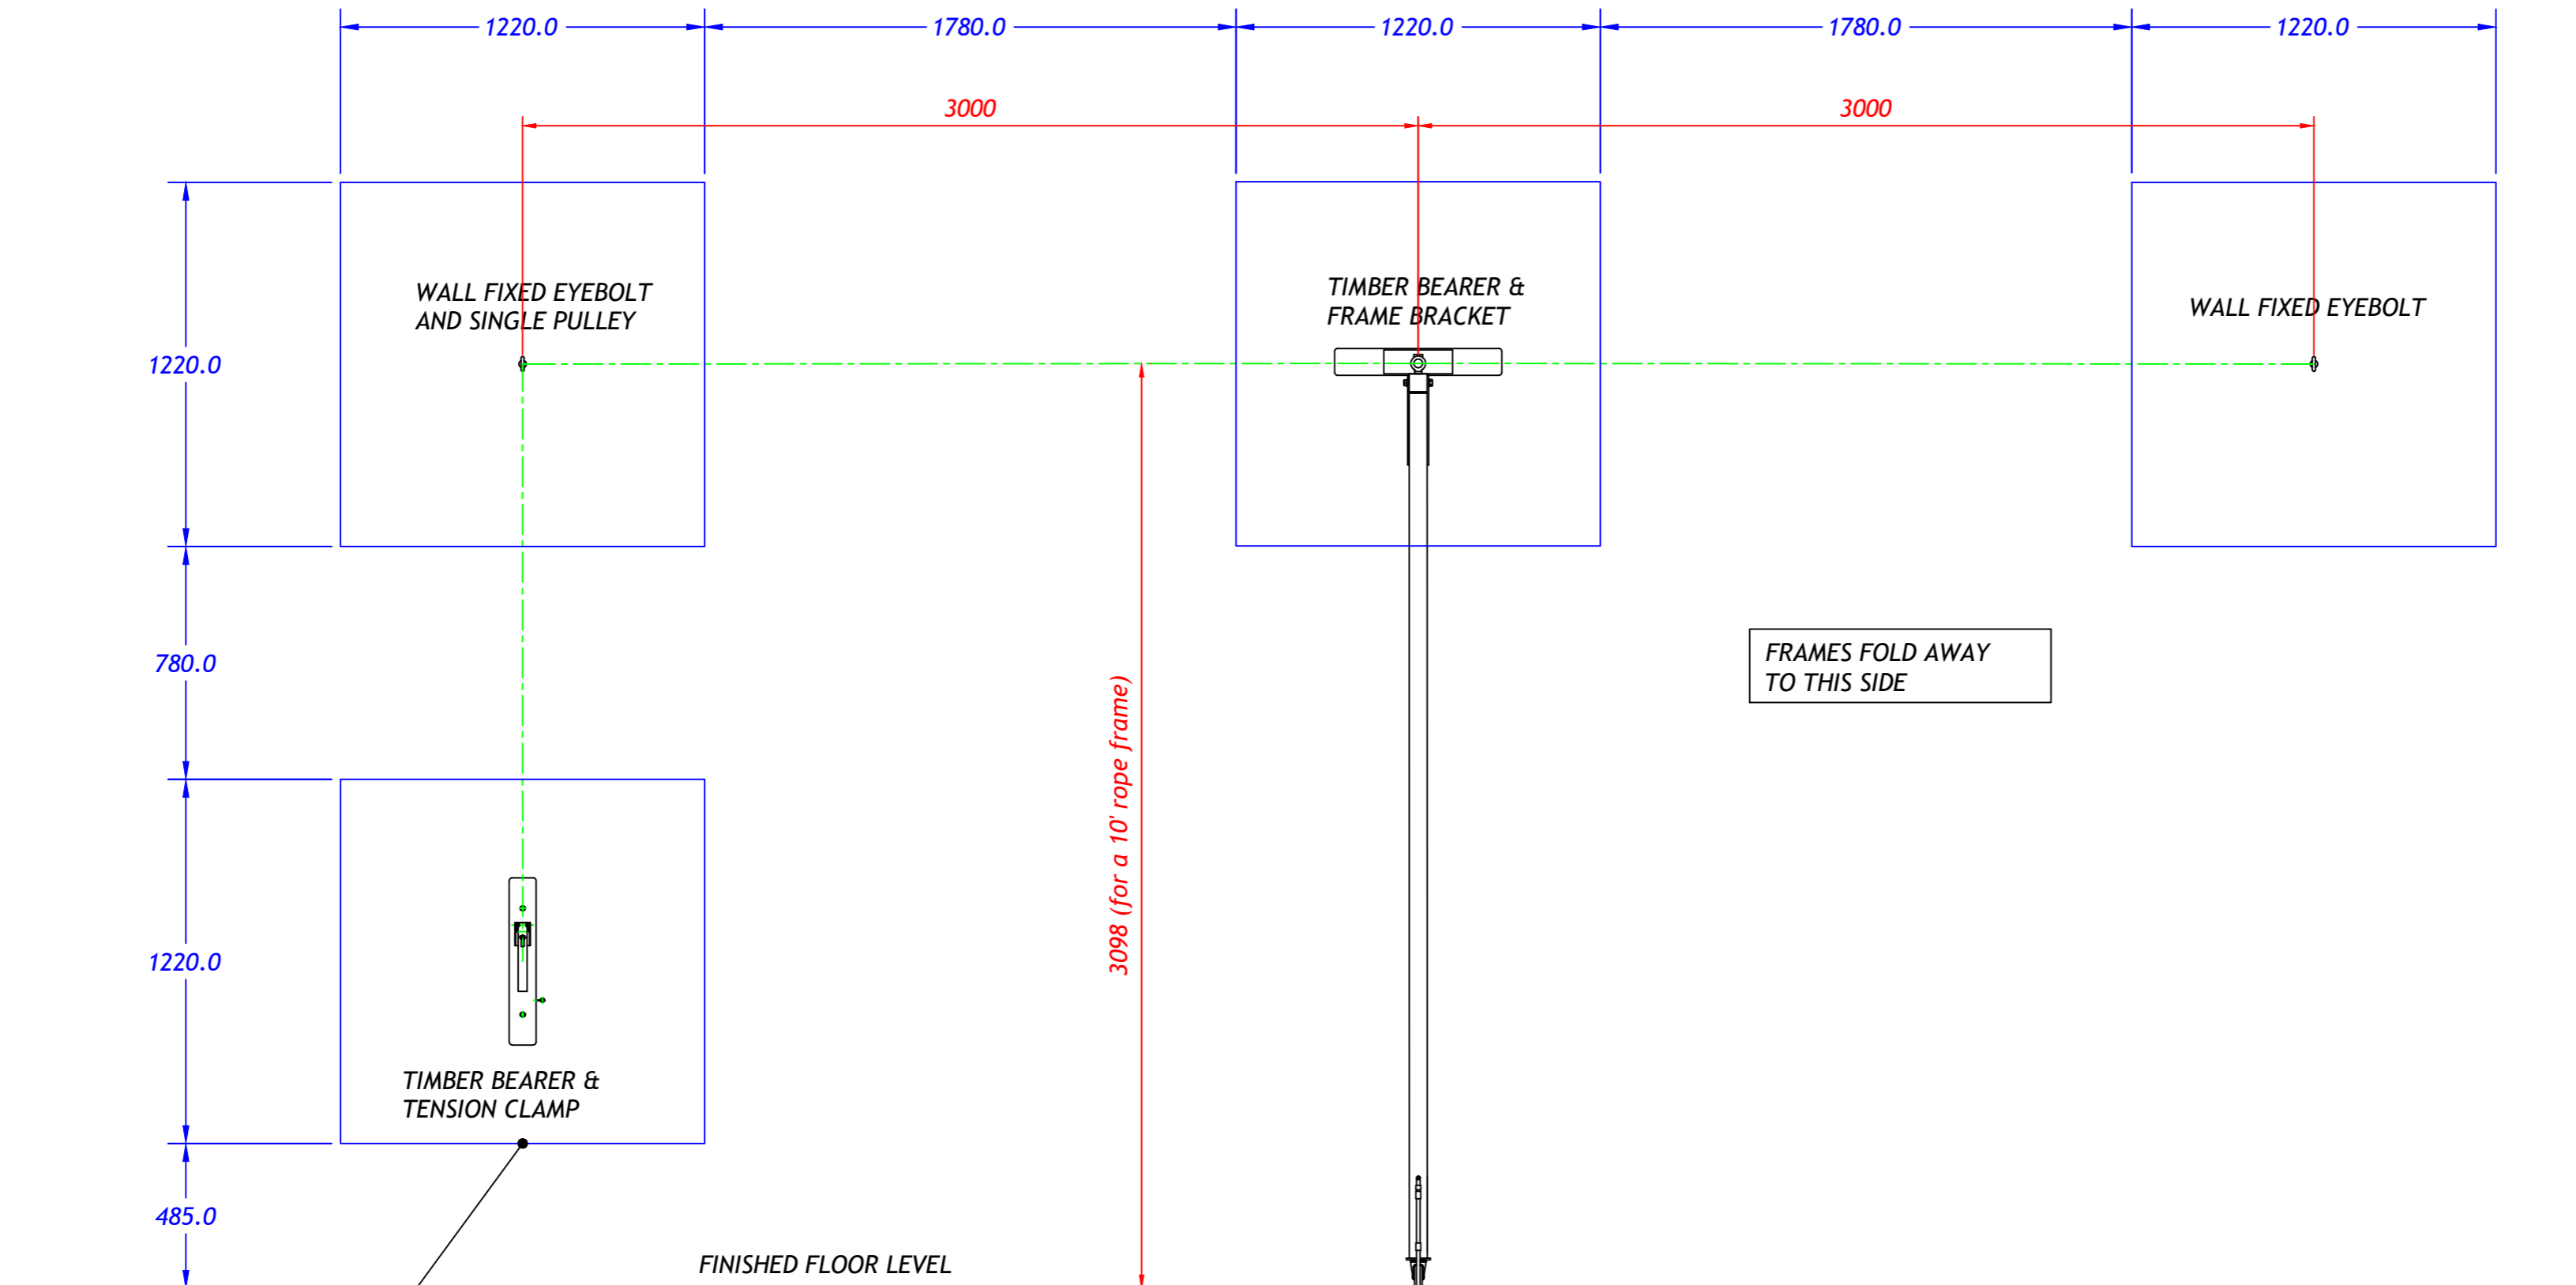

(3.0m) Wall Hinged Rope Frame (WHRF) 10' - PATGRESS DETAILS

*Frames can be mirrored to fold opposite way

4no blue rectangles indicate plywood to walls to accommodate frame fixings. Minimum 18mm thk pattress can be surface mounted or between studs.

CONTINENTAL			
Continental Sports Limited Paddock, Huddersfield HD1 4SD Tel: Huddersfield (01484) 542051 Fax: (01484) 539148 Website: http://www.continentialsports.co.uk E-Mail: sales@contsports.co.uk Continental Sports Limited accepts no responsibility for ensuring compliance of this layout with any relevant legislation.			
Wall Hinged Rope Frame (WHRF) 3.0m (10')			
scale	date	dr	rev
A2@1:20	13/01/25	CR	
projection	dwg no		
	450-34		

Tolerances as detailed on SPE001 unless noted on the dimension.
ALL DIMENSIONS ARE GIVEN IN MILLIMETRES.
DO NOT SCALE OFF DRAWING.