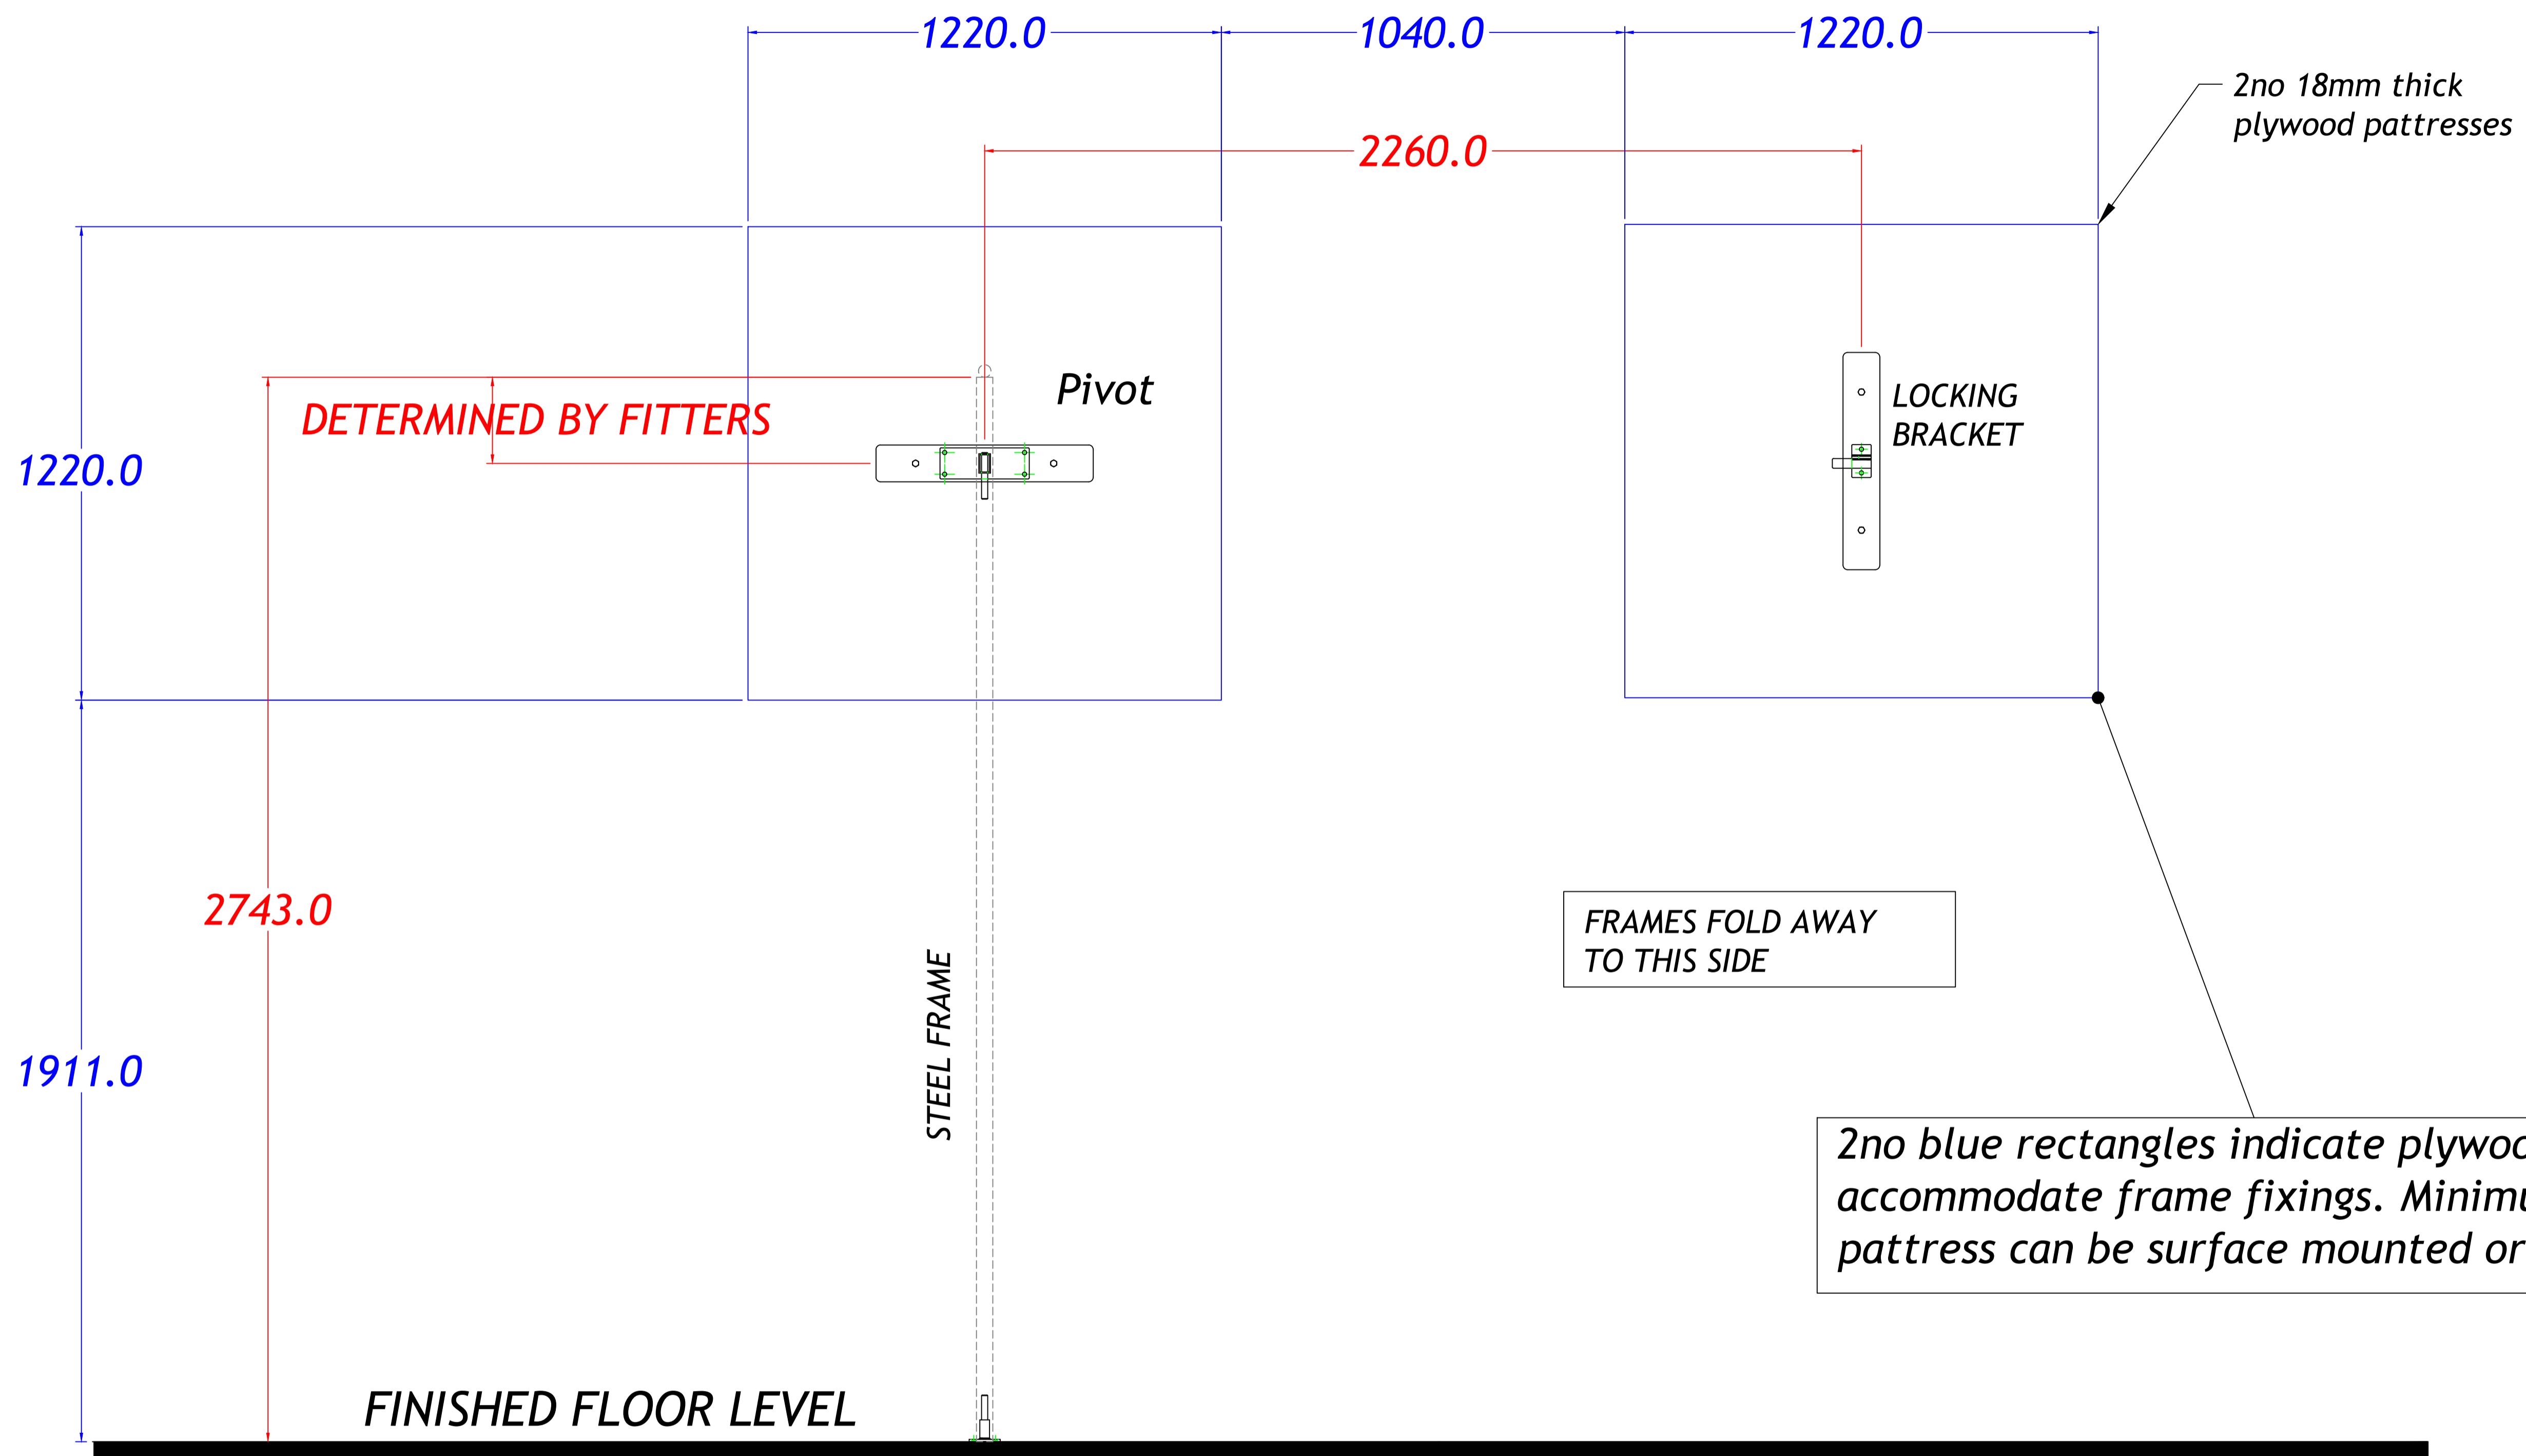

(2.7m) Steel 3-gate 9' - PATTRESS DETAILS

*Frames can be mirrored to fold opposite way

Patress Details
Steel 3-gate (9')

scale	date	dr	rev
A1@1:10	12/12/24	CR	
projection	dwg no		
	450-28