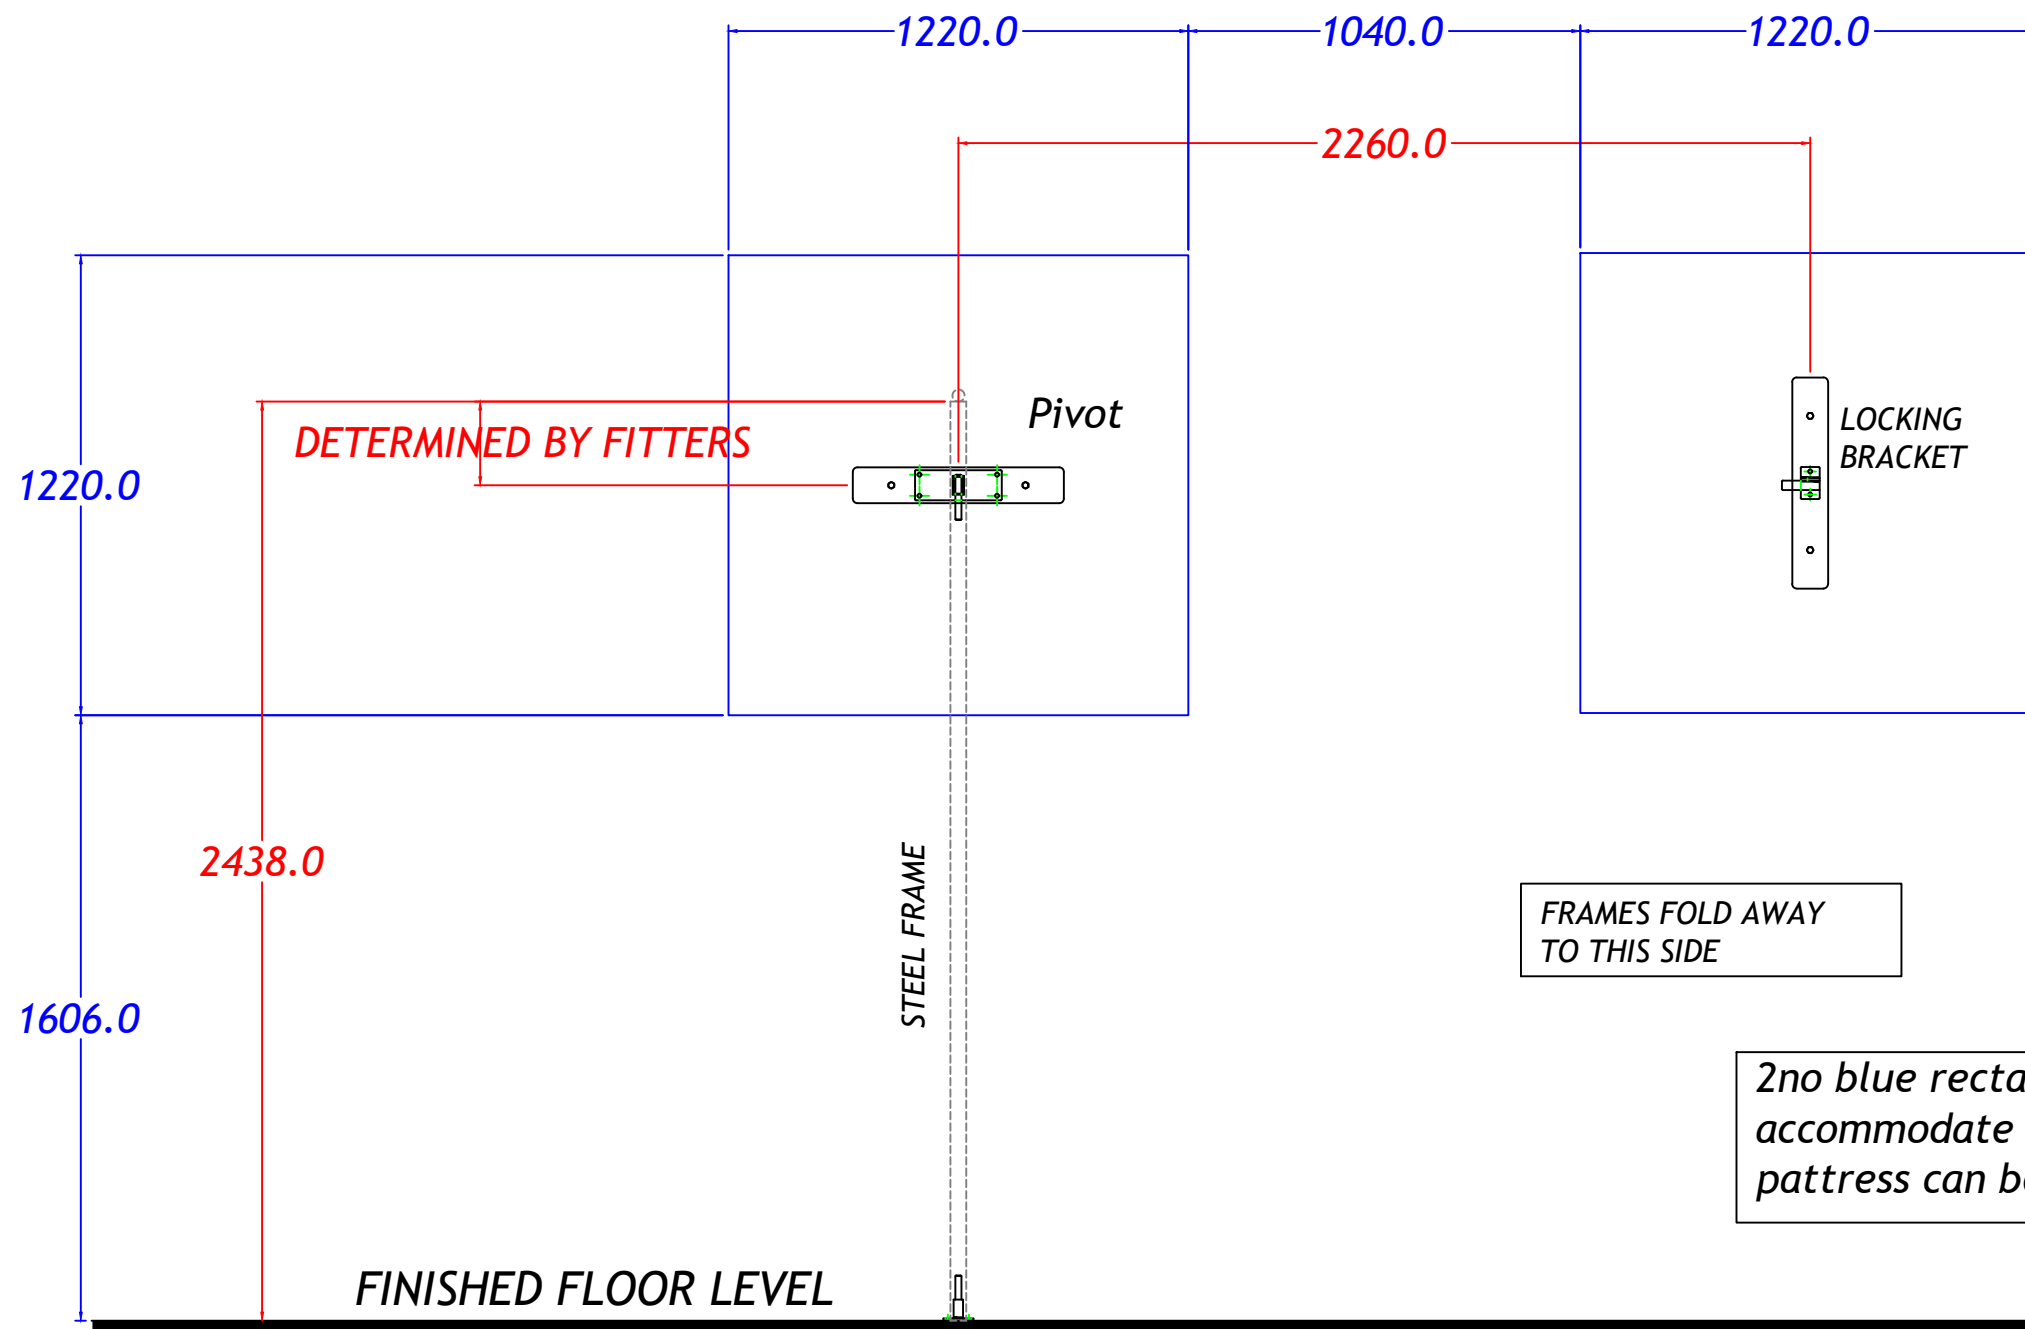

(2.4m) Steel 3-gate 8' - PATTRISS DETAILS

*Frames can be mirrored to fold opposite way

ONTINENTAL

**Patress Details
Steel 3-gate (8')**

scale	date	dr	rev
A1:1:10	12/12/24	CR	
projection	dwg no	450-27	

Tolerances as detailed on SPED01 unless noted on the dimension.
ALL DIMENSIONS ARE GIVEN IN MILLIMETRES.
DO NOT SCALE OFF DRAWING.