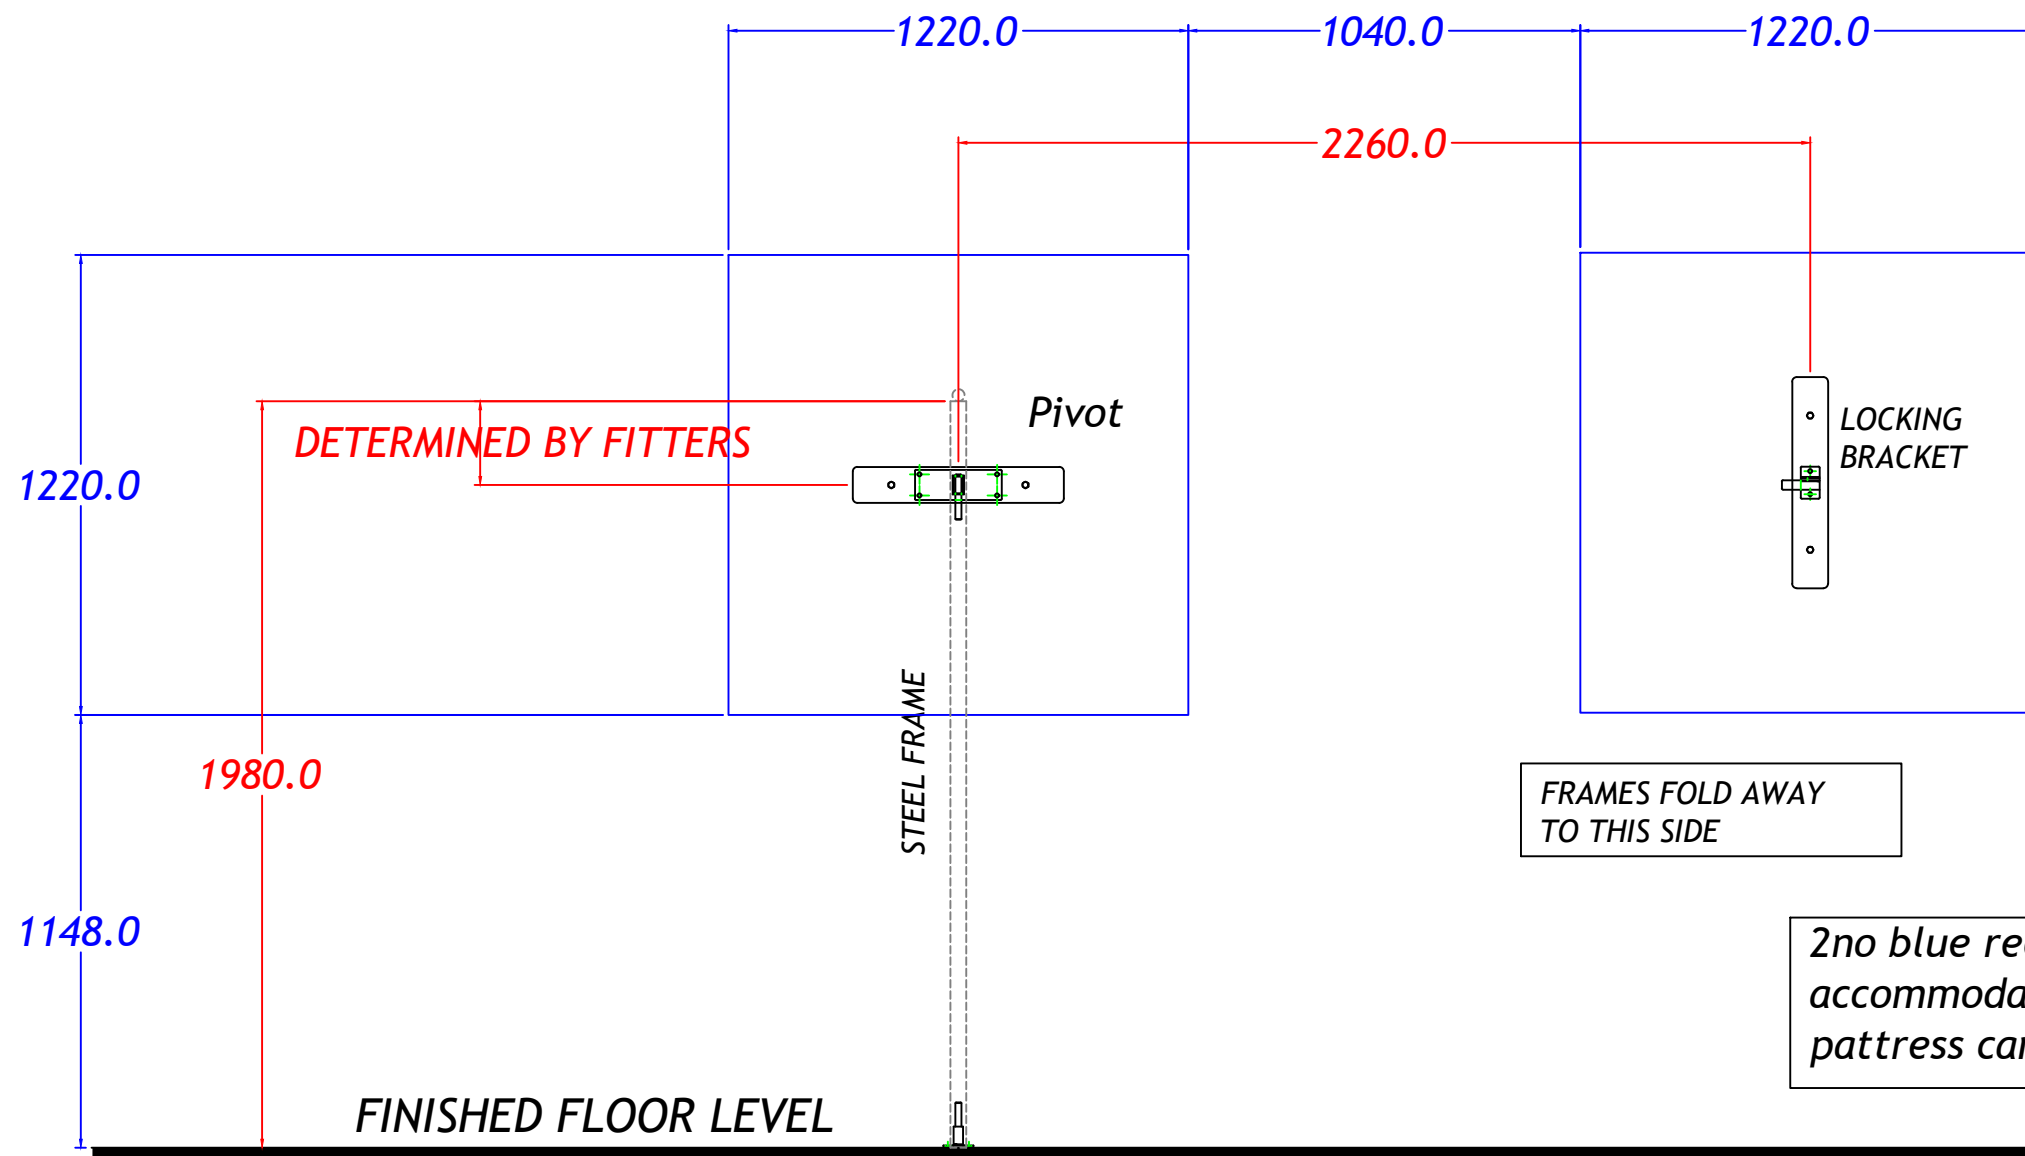

(2.0m) Steel 3-gate 6'6" - PATTRESS DETAILS

*Frames can be mirrored to fold opposite way

Patress Details
Steel 3-gate (6'6")

scale	date	dr	rev
A1 1:10	12/12/24	CR	
projection	dwg no	450-26	

Tolerances as detailed on SPE001 unless noted on the dimension.
ALL DIMENSIONS ARE GIVEN IN MILLIMETRES.
DO NOT SCALE OFF DRAWING.