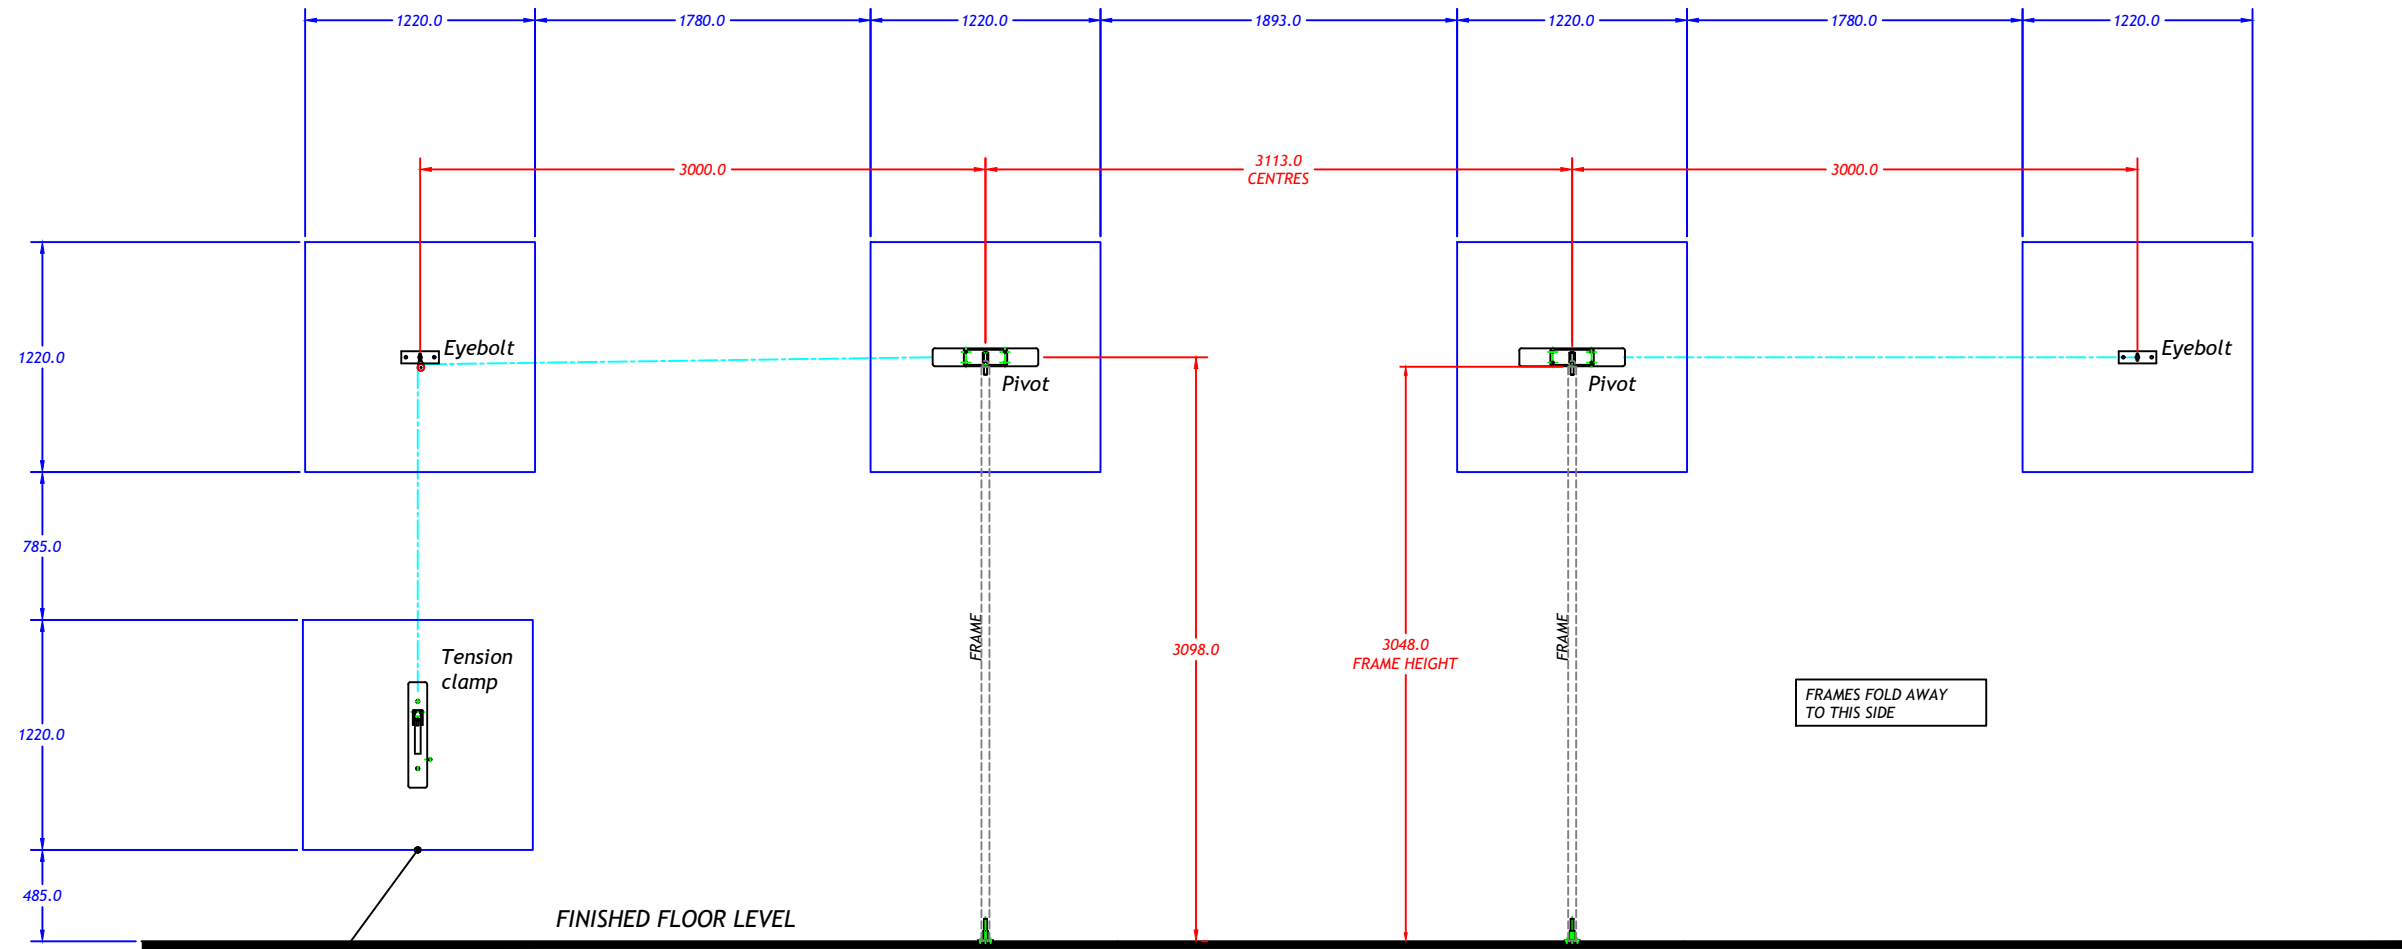

(3.0m) PAIR OF 2 IN 1 CLIMBING FRAMES 10' - PATTRESS DETAILS

5 no blue rectangles indicate plywood to walls to accommodate frame fixings. Minimum 18mm thk patress can be surface mounted or between studs.

*Frames can be mirrored to fold opposite way

ONTINENTAL
Continental Sports Limited
Paddock, Huddersfield HD1 4SD
Tel: Huddersfield (01484) 542051 Fax: (01484) 539148
Website: <http://www.continental-sports.co.uk>
E-Mail: sales@continental-sports.co.uk

Continental Sports Limited accepts no responsibility for ensuring compliance of this layout with any relevant legislation.

**Patress Details
Pair of 2-in-1 Climbing
Frames (10')**

scale	date	dr	rev
A1@1:20	11/12/24	CR	
projection	dwg no	450-20	

Tolerances as detailed on SPE001 unless noted on the dimension.
ALL DIMENSIONS ARE GIVEN IN MILLIMETRES.
DO NOT SCALE OFF DRAWING.