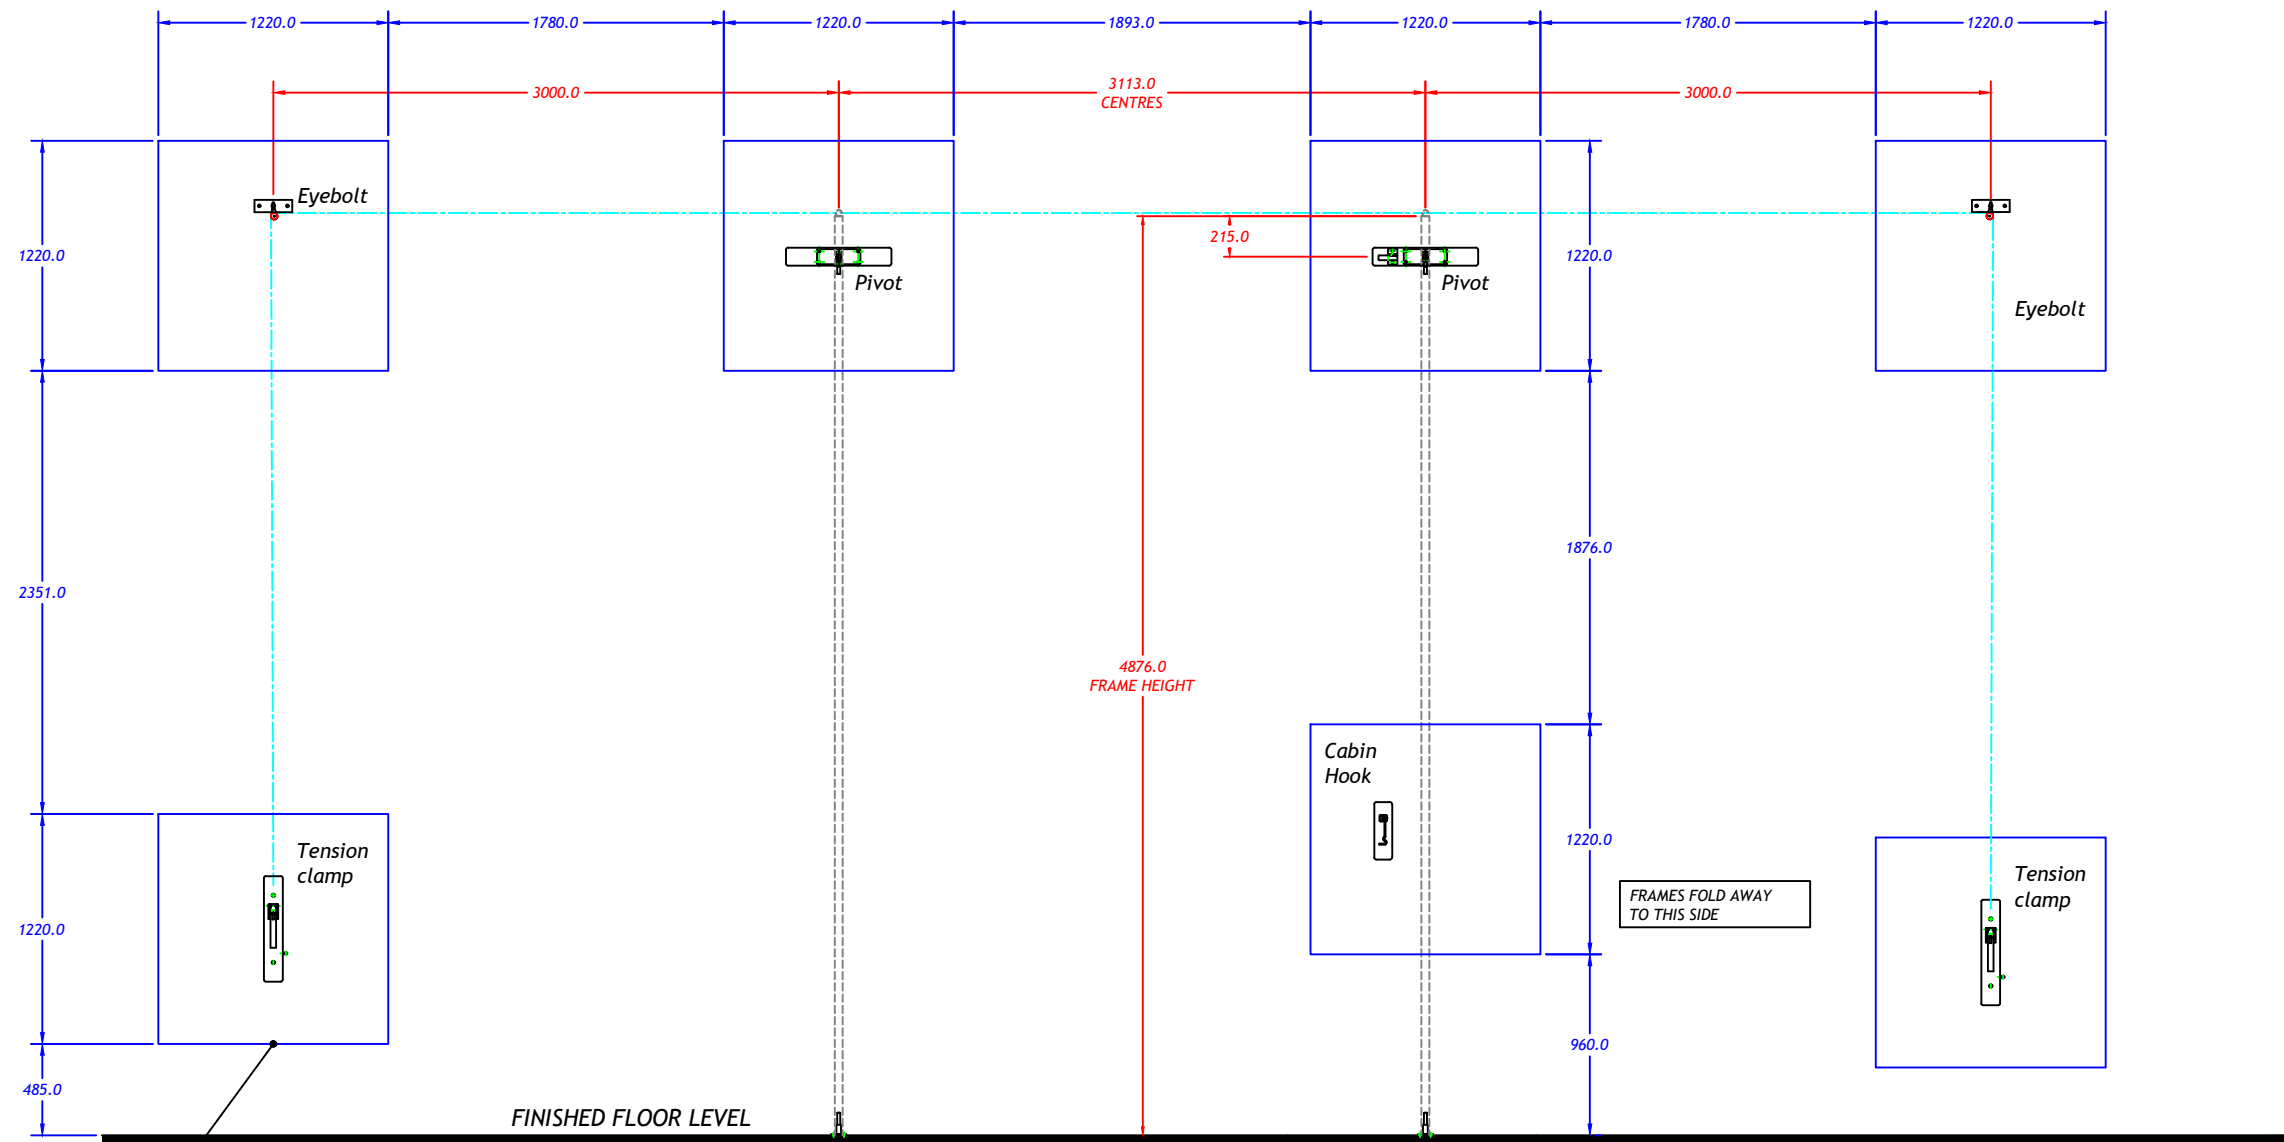

(4.2m) PAIR OF TIMBER FRAMES FOLDING OVER EACHOTHER 16' - PATTRISS DETAILS

No blue rectangles indicate plywood to walls to accommodate frame fixings. Minimum 18mm thk pattress can be surface mounted or between studs.

*Frames can be mirrored to fold opposite way

Pattress Details
Wall Hinged Climbing Frame (WHCF) Double Frame Folding Over Each Other 16'

scale	date	dr	rev
A1@1:20	09/12/24	CR	
projection	dwg no		
	450-19