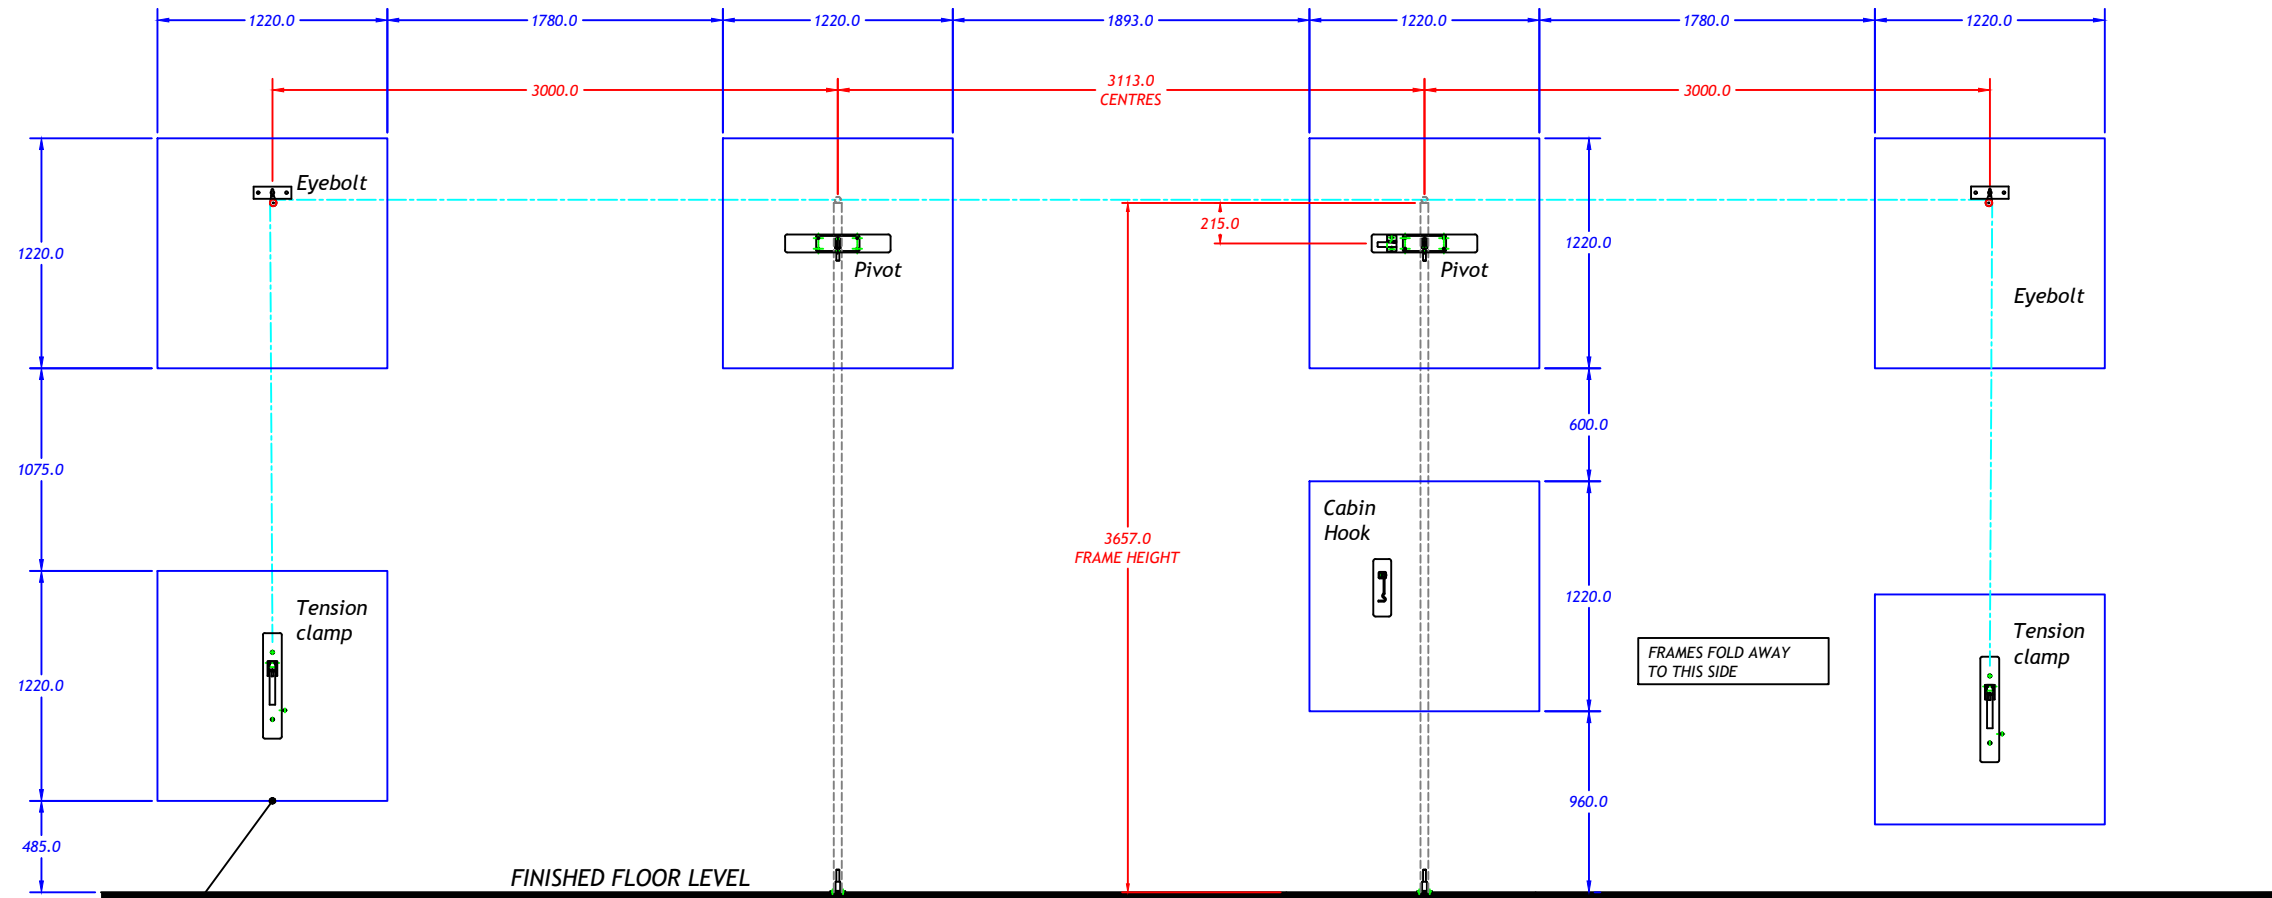

(3.6m) PAIR OF TIMBER FRAMES FOLDING OVER EACHOTHER 12' - PATTRISS DETAILS

7no blue rectangles indicate plywood to walls to accommodate frame fixings. Minimum 18mm thk patress can be surface mounted or between studs.

*Frames can be mirrored to fold opposite way

CONTINENTAL
Continental Sports Limited
Paddock, Huddersfield HD1 4SD
Tel: Huddersfield (01484) 542051 Fax: (01484) 539148
Website: <http://www.continental-sports.co.uk>
E-Mail: sales@continental-sports.co.uk

Continental Sports Limited accepts no responsibility for ensuring compliance of this layout with any relevant legislation.

Patress Details
Wall Hinged Climbing Frame (WHCF) Double Frame Folding Over Each Other 12'

scale	date	dr	rev
A1@1:20	09/12/24	CR	
projection	dwg no	450-17	

Tolerances as detailed on SPE001 unless noted on the dimension.
ALL DIMENSIONS ARE GIVEN IN MILLIMETRES.
DO NOT SCALE OFF DRAWING.