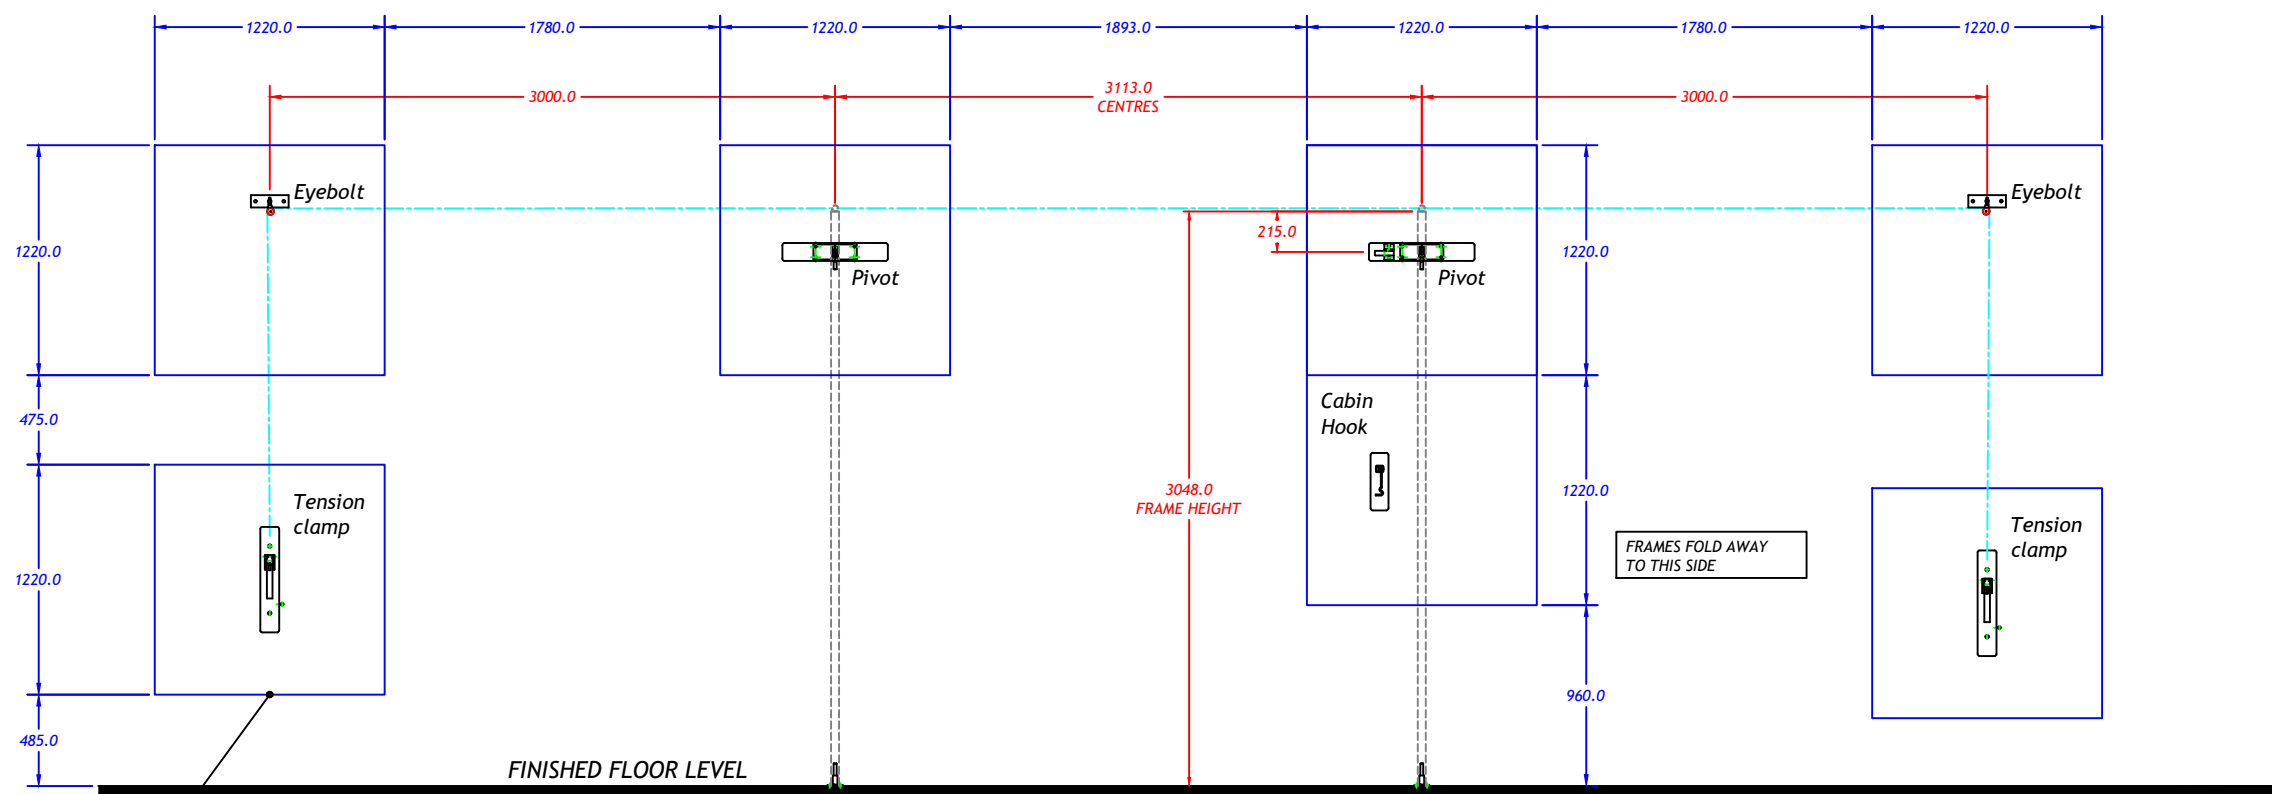

(3.0m) PAIR OF TIMBER FRAMES FOLDING OVER EACH OTHER 10' - PATTRISS DETAILS

No blue rectangles indicate plywood to walls to accommodate frame fixings. Minimum 18mm thk pattress can be surface mounted or between studs.

*Frames can be mirrored to fold opposite way

Patriss Details
Wall Hinged Climbing Frame
(WHCF) Double Frame Folding
Over Each Other 10'

scale	date	dr	rev
A1@1:20	09/12/24	CR	
projection	dwg no		
	450-16		

Tolerances as detailed on SPED01 unless noted on the dimension.
ALL DIMENSIONS ARE GIVEN IN MILLIMETRES.
DO NOT SCALE OFF DRAWING.