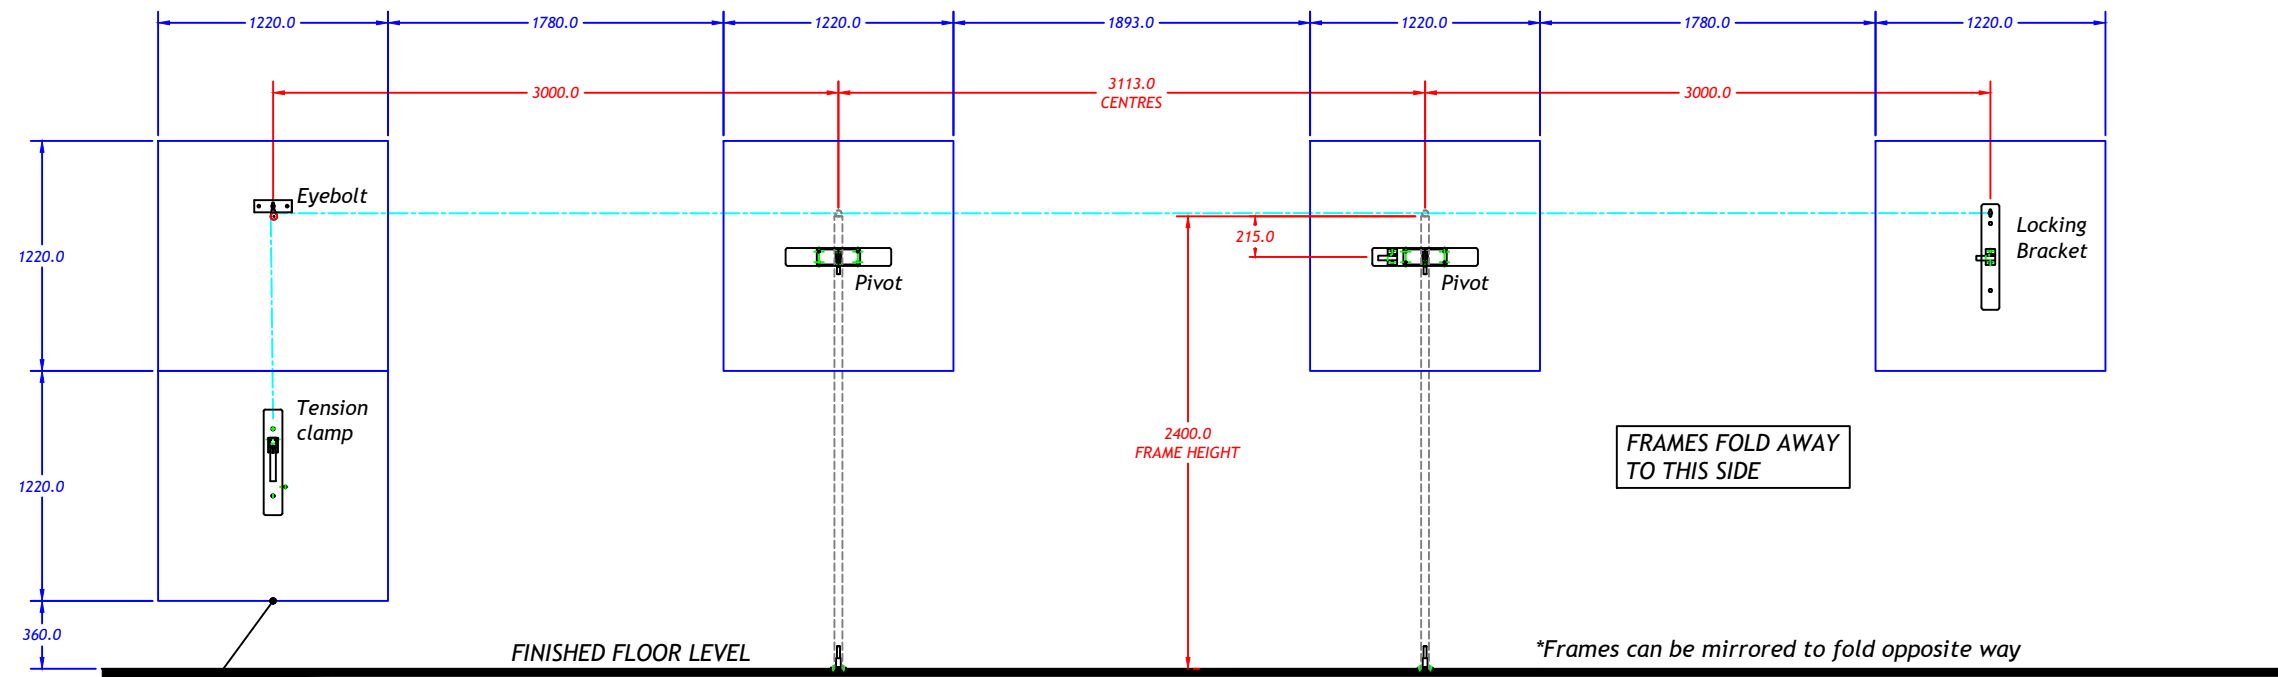

(2.4m) PAIR OF TIMBER FRAMES 8' - PATTRISS DETAILS

5no blue rectangles indicate plywood to walls to accommodate frame fixings. Minimum 18mm thk pattress can be surface mounted or between studs.

*Frames can be mirrored to fold opposite way

ONTINENTAL
Continental Sports Limited
Paddock, Huddersfield HD1 4SD
Tel: Huddersfield (01484) 542051 Fax: (01484) 539148
Website: <http://www.continental-sports.co.uk>
E-Mail: sales@continental-sports.co.uk

Continental Sports Limited accepts no responsibility for ensuring compliance of this layout with any relevant legislation.

Pattress Details
Wall Hinged Climbing Frame
(WHCF) Double Frame 8'

scale	date	dr	rev
A1@1:20	09/12/24	CR	
projection	dwg no		
	450-10		

Tolerances as detailed on SPE001 unless noted on the dimension.
ALL DIMENSIONS ARE GIVEN IN MILLIMETRES.
DO NOT SCALE OFF DRAWING.