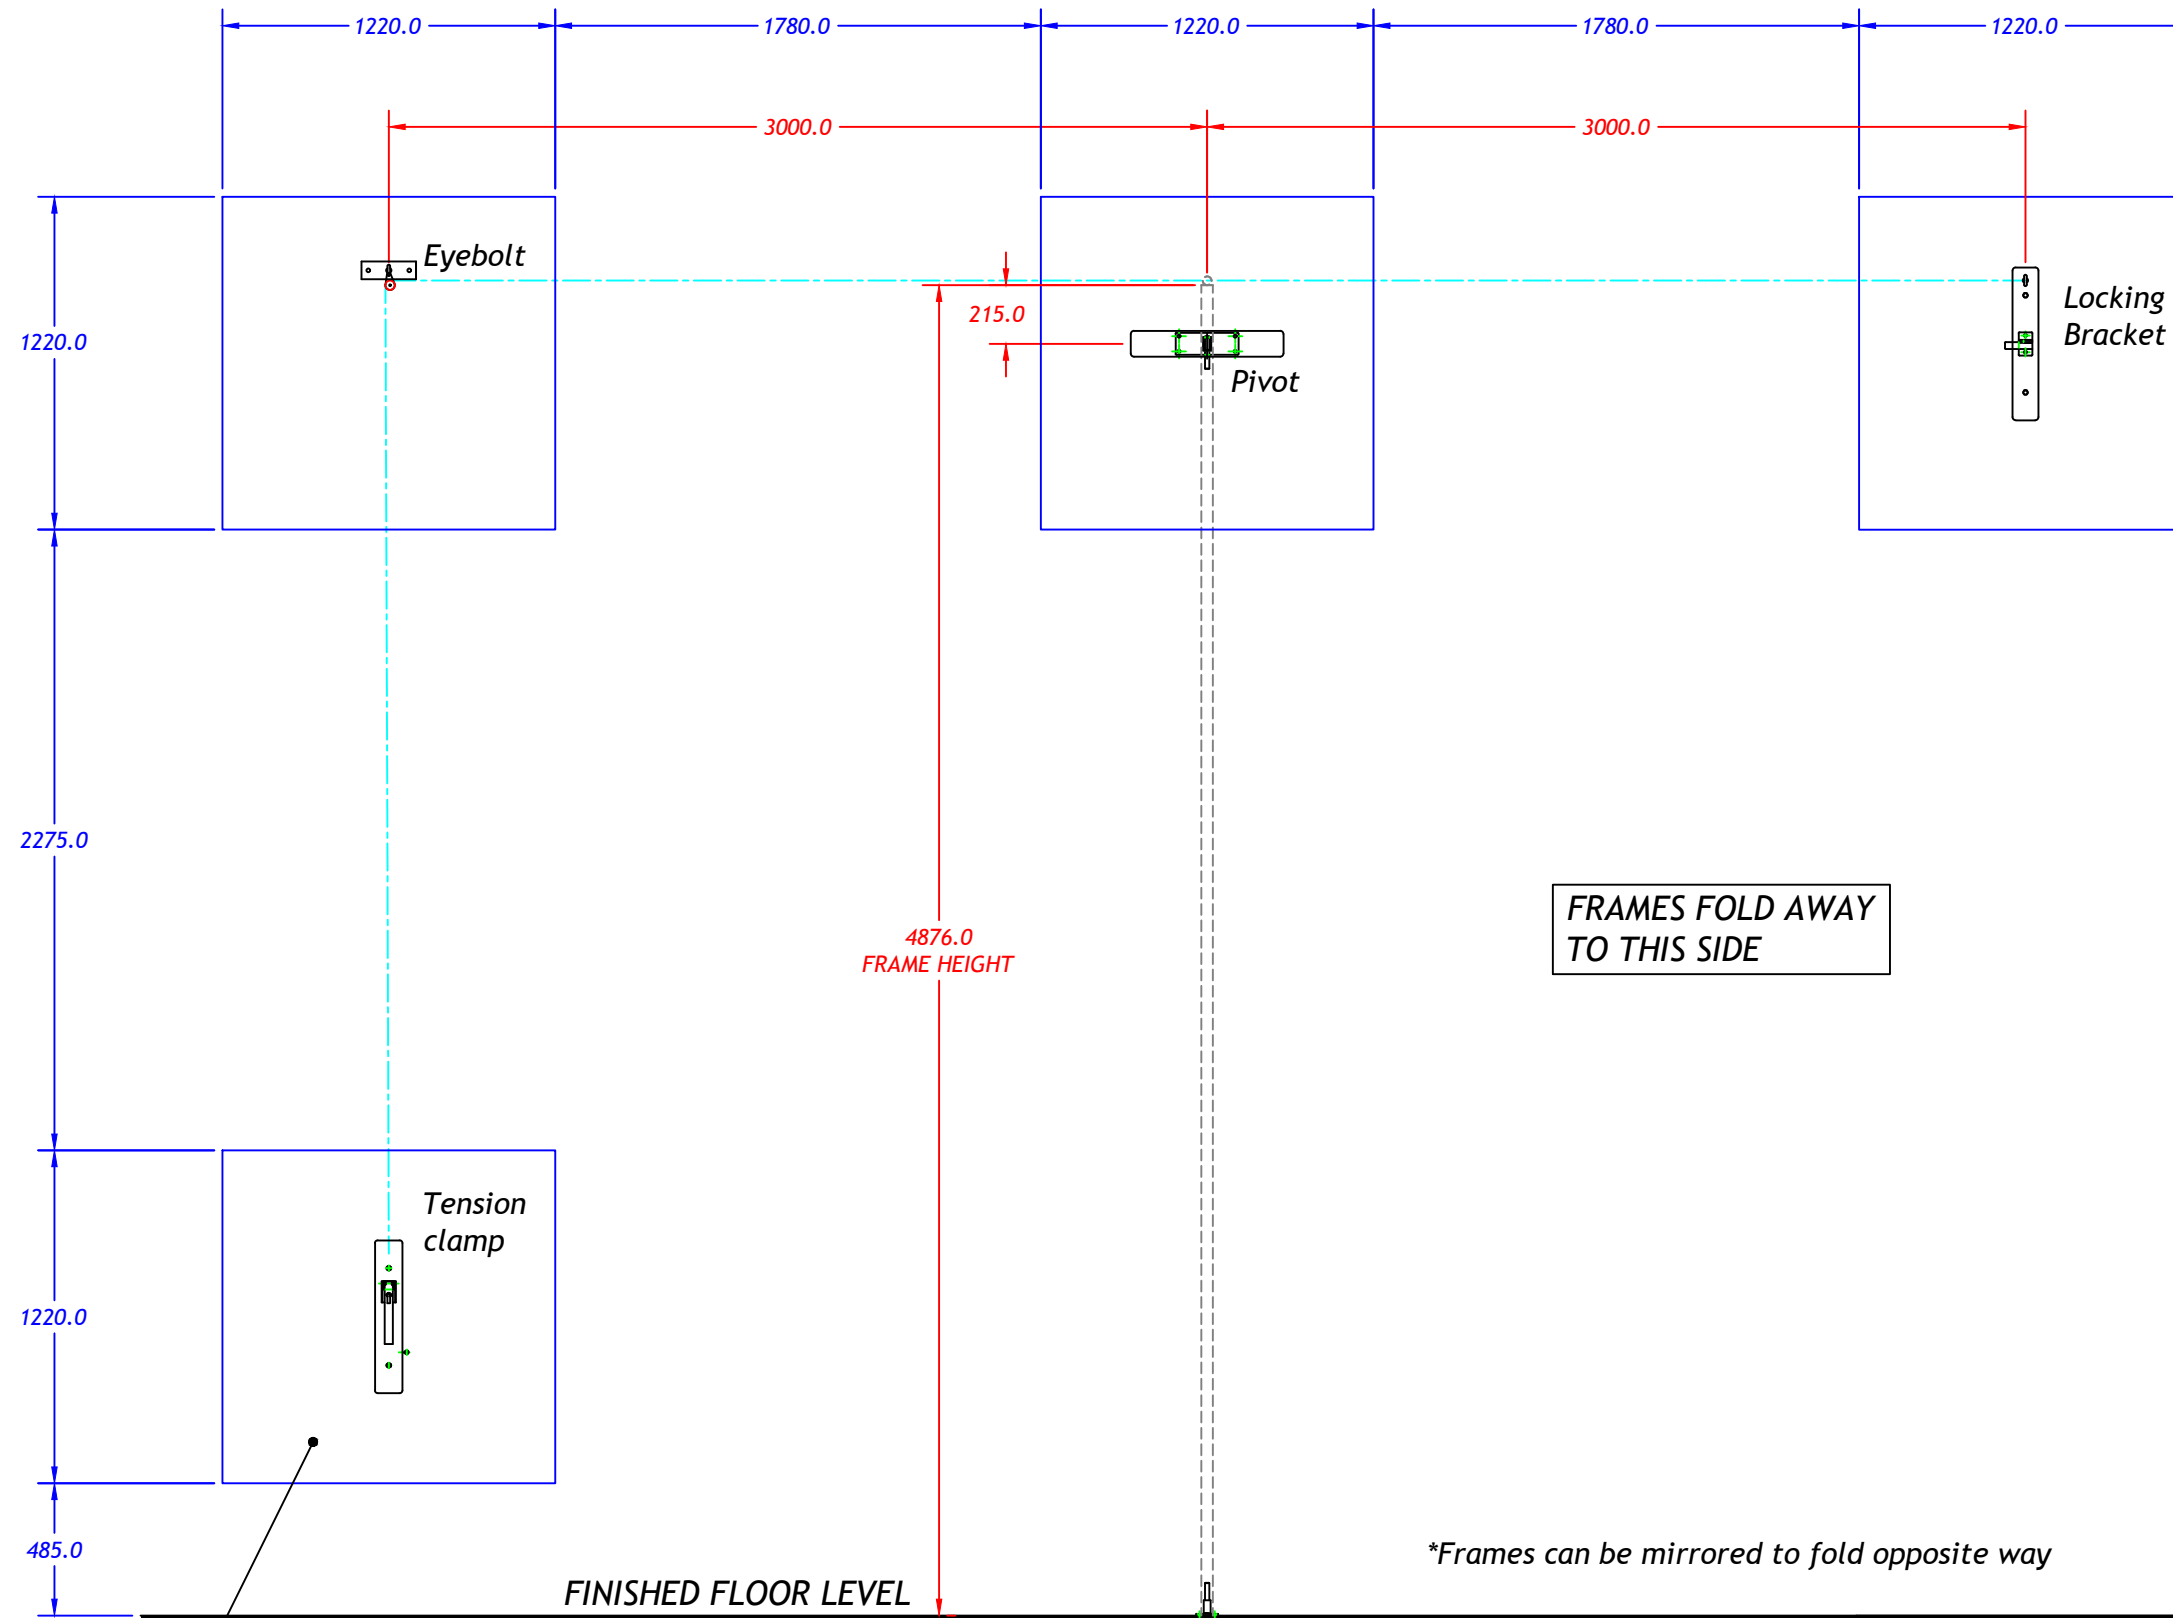

(4.8m) SINGLE TIMBER FRAME 16' - PATTRISS DETAILS

4no blue rectangles indicate plywood to walls to accommodate frame fixings. Minimum 18mm thk patress can be surface mounted or between studs.

*Frames can be mirrored to fold opposite way

Continental Sports Limited accepts no responsibility for ensuring compliance of this layout with any relevant legislation.

Patress Details
Wall Hinged Climbing Frame (WHCF) Single Frame 16'

scale	date	dr	rev
A2@1:20	06/12/24	CR	
projection	dwg no		
	450-09		

Tolerances as detailed on SPE001 unless noted on the dimension.
ALL DIMENSIONS ARE GIVEN IN MILLIMETRES.
DO NOT SCALE OFF DRAWING.