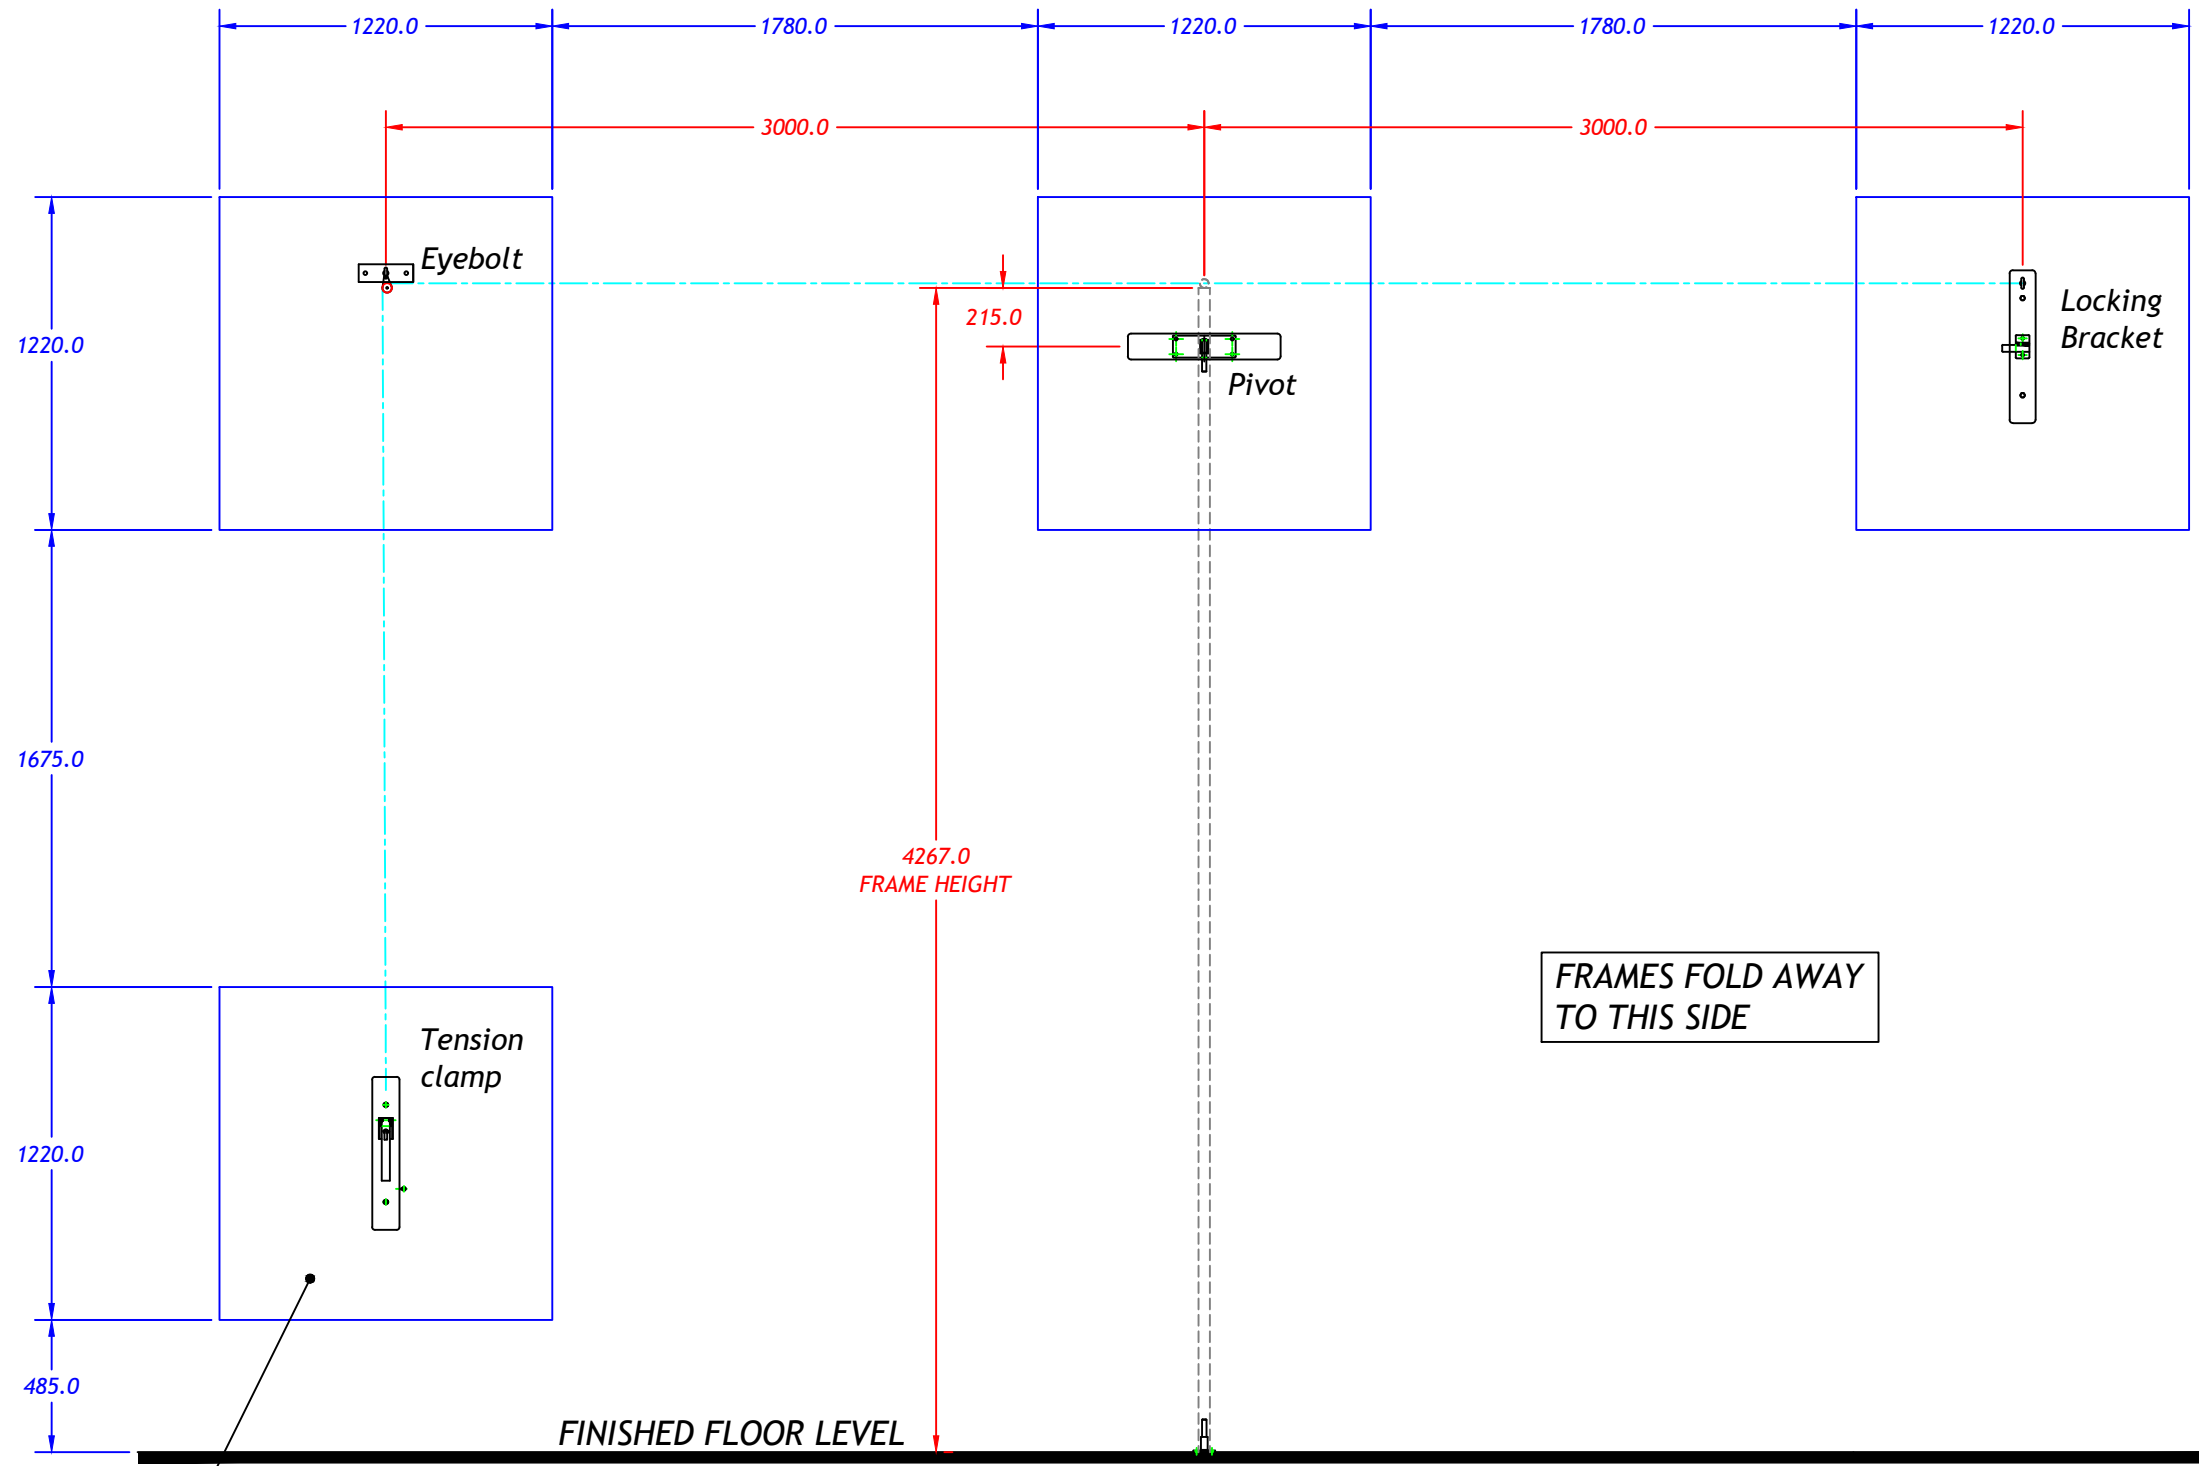

(4.2m) SINGLE TIMBER FRAME 14' - PATTRISS DETAILS

4no blue rectangles indicate plywood to walls to accommodate frame fixings. Minimum 18mm thk patress can be surface mounted or between studs.

*Frames can be mirrored to fold opposite way

CONTINENTAL

Continental Sports Limited
Paddock, Huddersfield HD1 4SD
Tel: Huddersfield (01484) 542051 Fax: (01484) 539148
Website: <http://www.continentialsports.co.uk>
E-Mail: sales@contisports.co.uk

Continental Sports Limited accepts no responsibility for ensuring compliance of this layout with any relevant legislation.

Patress Details
Wall Hinged Climbing Frame (WHCF) Single Frame 14'

scale	date	dr	rev
A2@1:20	06/12/24	CR	
projection	dwg no		
	450-08		

Tolerances as detailed on SPE001 unless noted on the dimension.
ALL DIMENSIONS ARE GIVEN IN MILLIMETRES.
DO NOT SCALE OFF DRAWING.