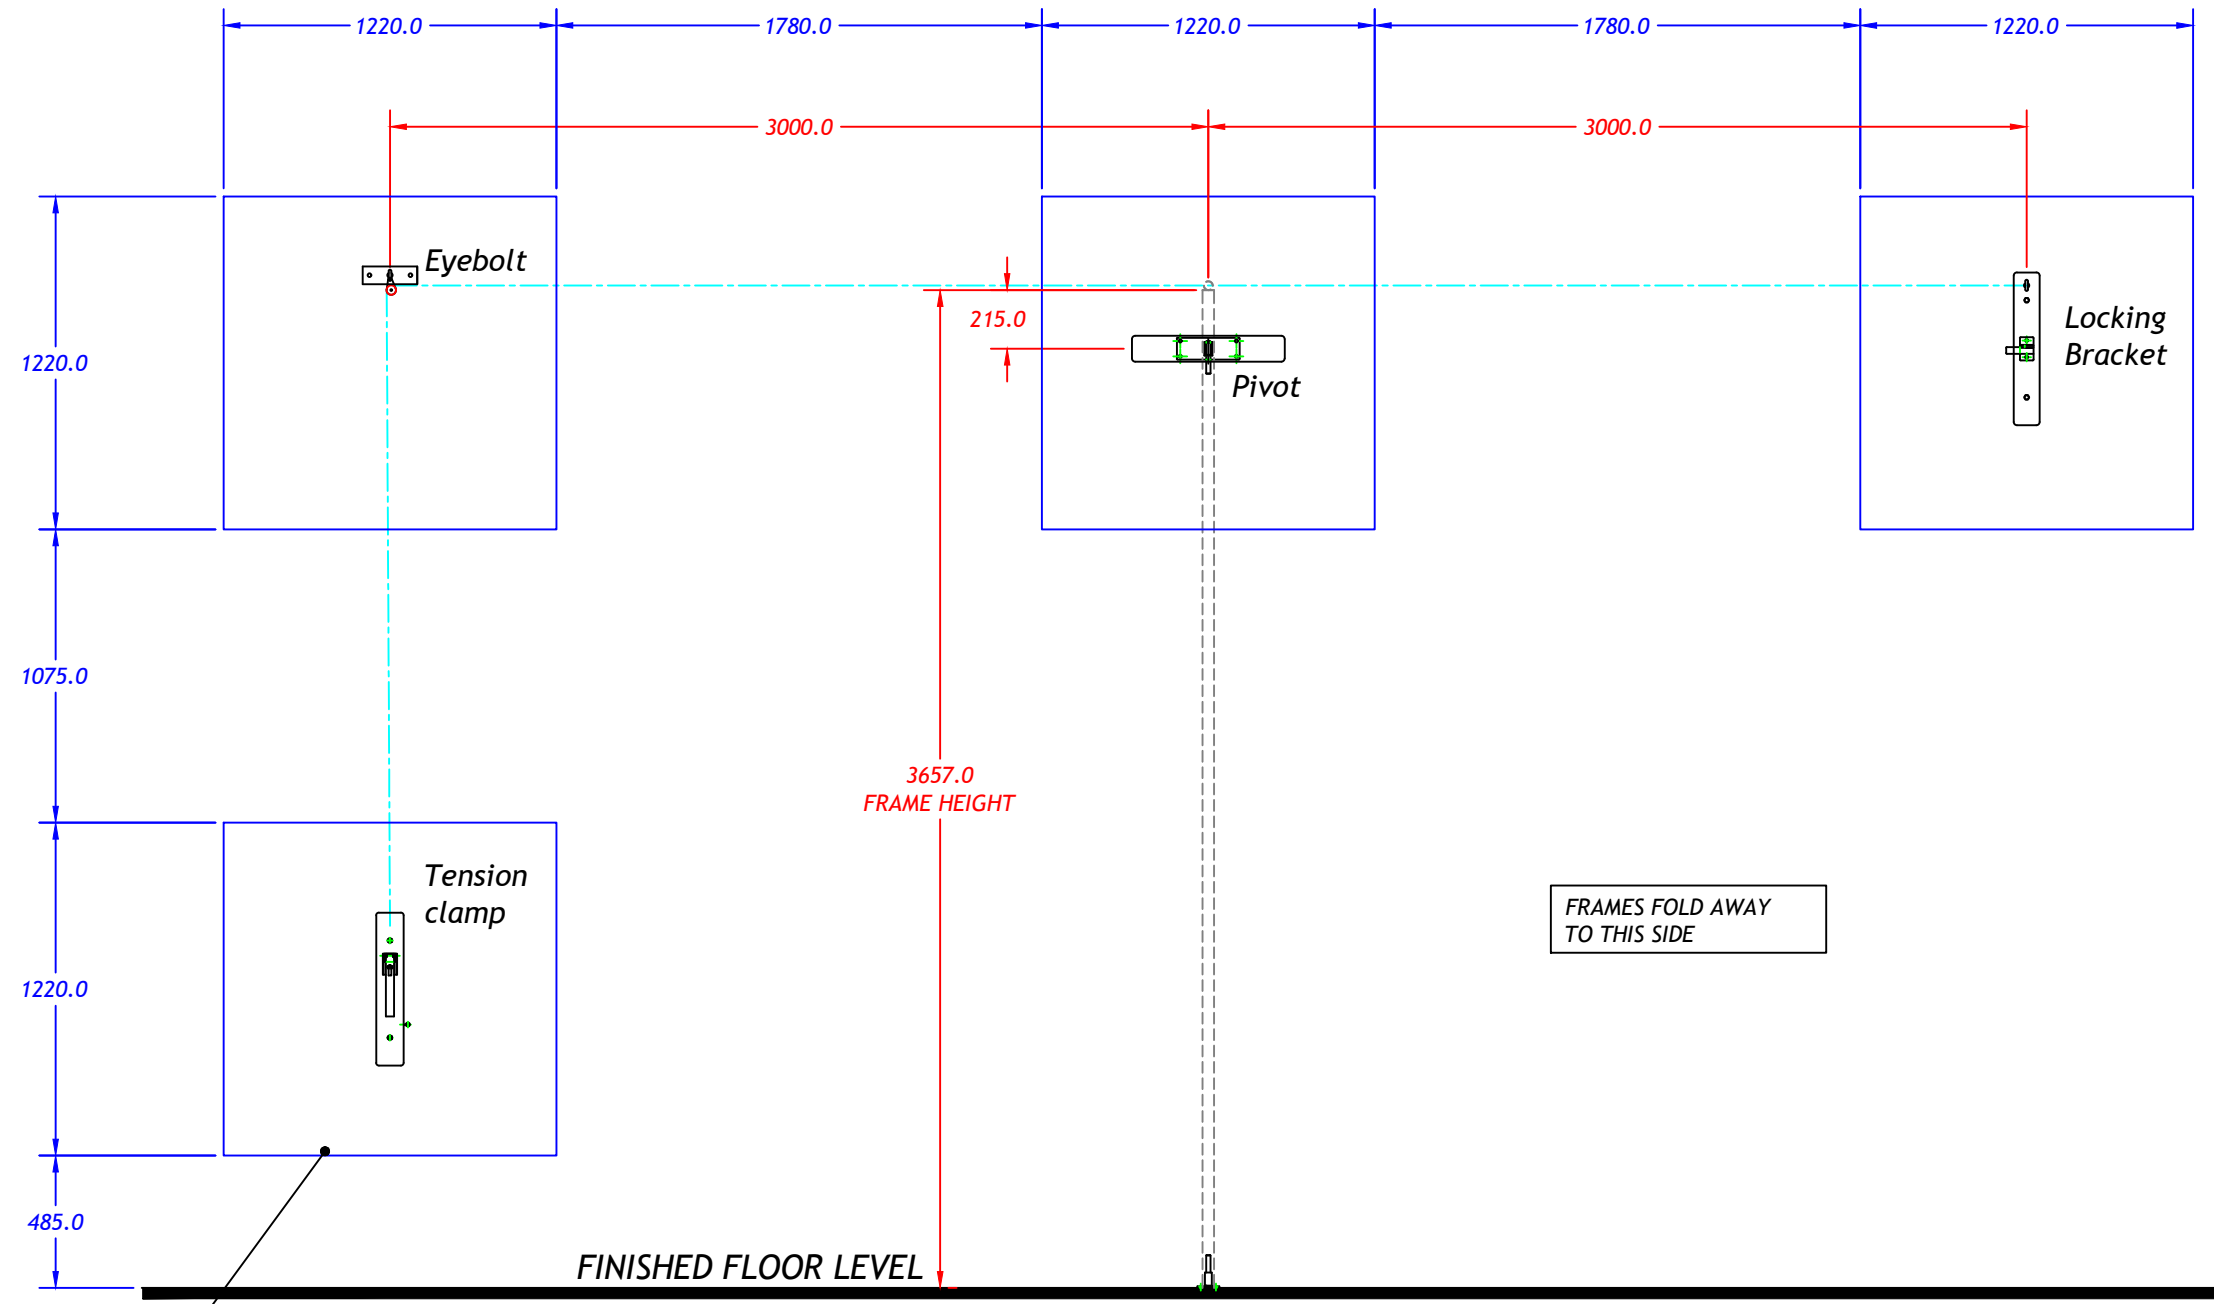

(3.6m) SINGLE TIMBER FRAME 12' - PATTRISS DETAILS

4no blue rectangles indicate plywood to walls to accommodate frame fixings. Minimum 18mm thk patress can be surface mounted or between studs.

*Frames can be mirrored to fold opposite way

Continental Sports Limited
Paddock, Huddersfield HD1 4SD
Tel: Huddersfield (01484) 542051 Fax: (01484) 539148
Website: <http://www.continentialsports.co.uk>
E-Mail: sales@contisports.co.uk

Patress Details
Wall Hinged Climbing Frame (WHCF) Single Frame 12'

scale	date	dr	rev
A2@1:20	06/12/24	CR	
projection	dwg no		
	450-07		

Tolerances as detailed on SPE001 unless noted on the dimension.
ALL DIMENSIONS ARE GIVEN IN MILLIMETRES.
DO NOT SCALE OFF DRAWING.