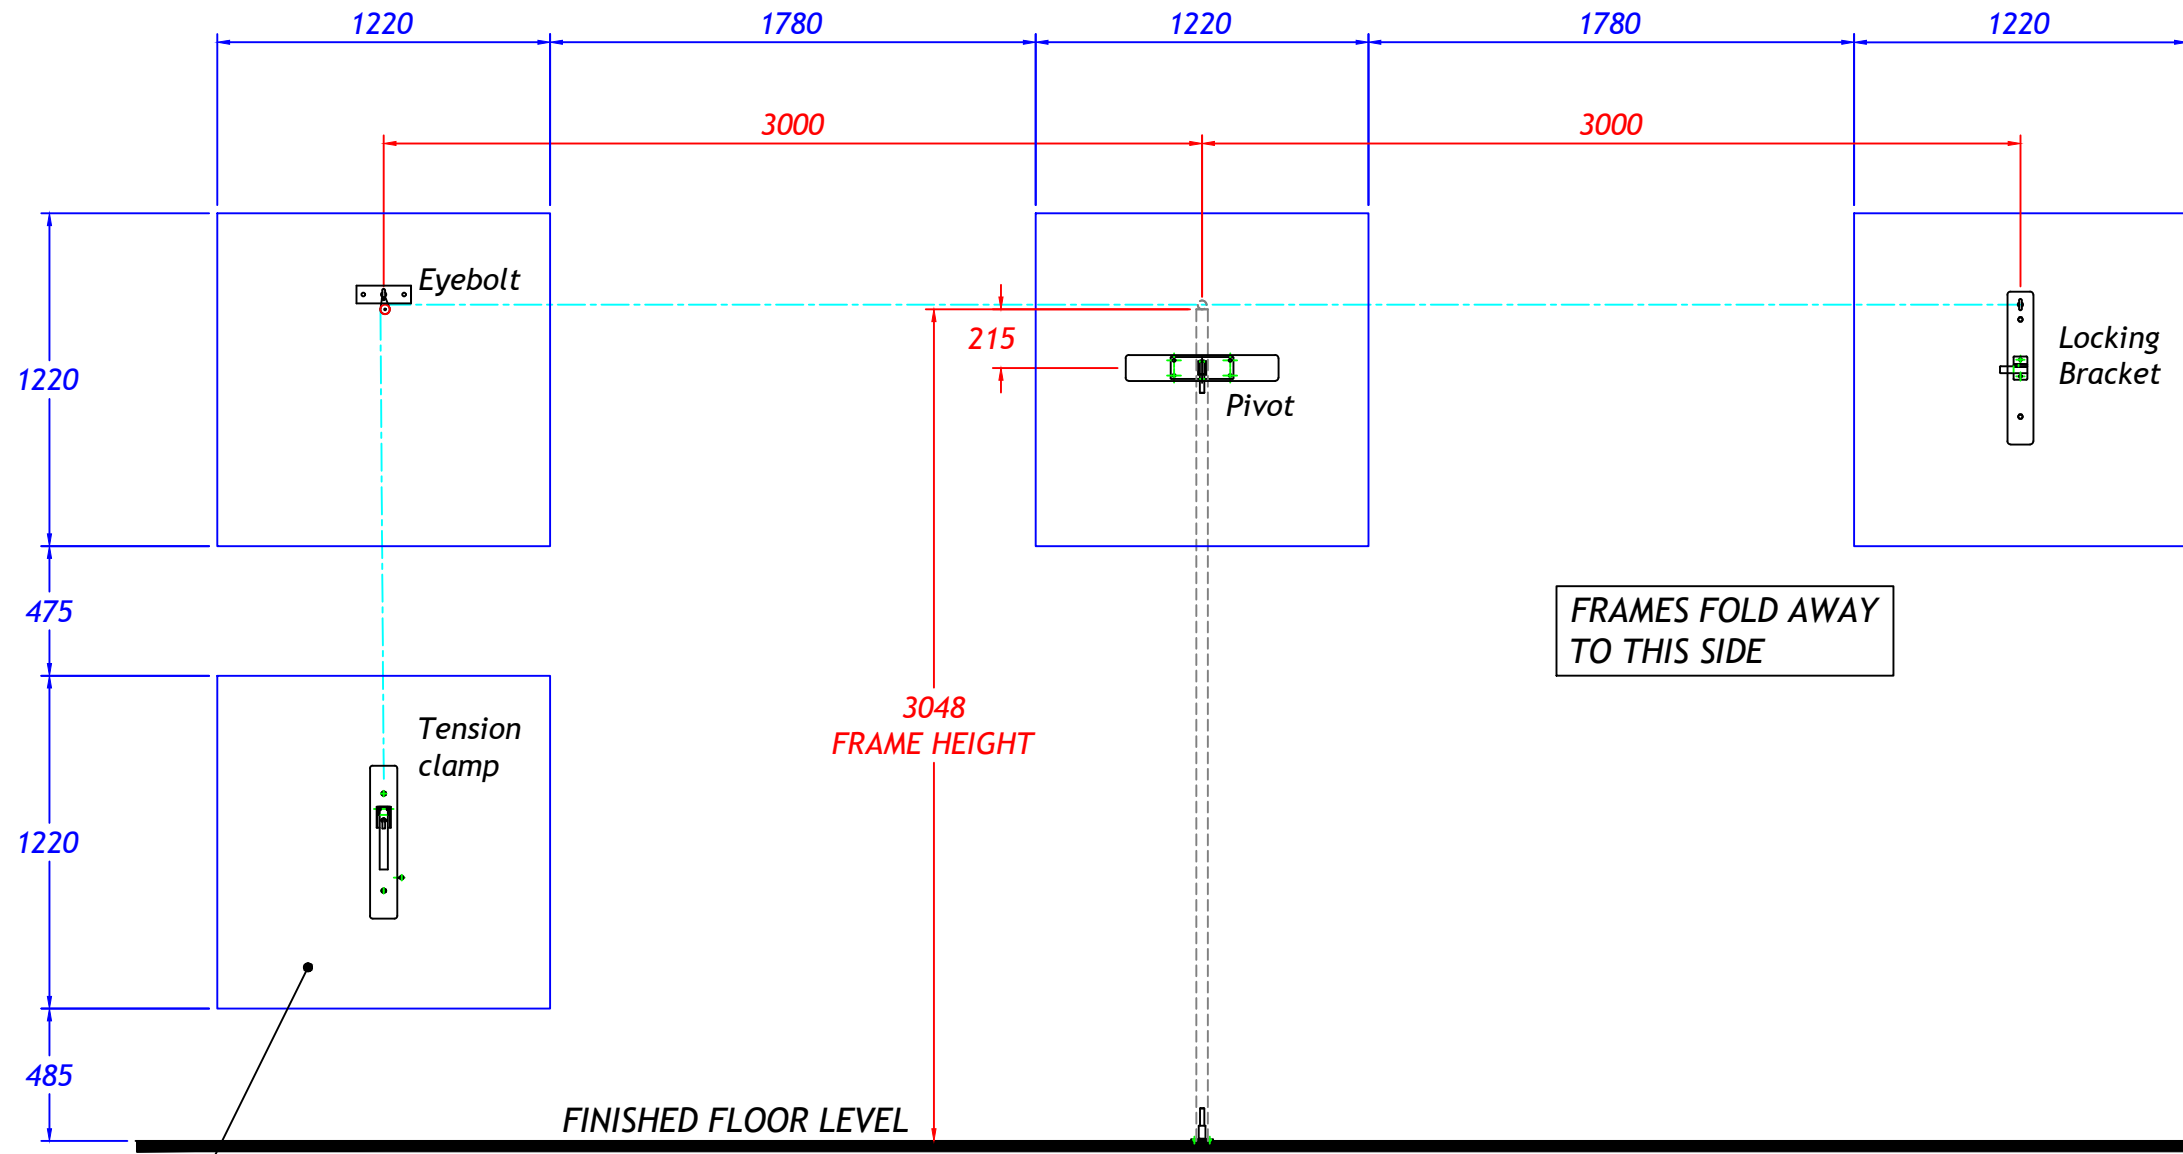

(3.0m) SINGLE TIMBER FRAME 10' - PATTRISS DETAILS

4no blue rectangles indicate plywood to walls to accommodate frame fixings. Minimum 18mm thk pattress can be surface mounted or between studs.

*Frames can be mirrored to fold opposite way

Pattress Details
Wall Hinged Climbing Frame
(WHCF) Single Frame 10'

scale	date	dr	rev
A2@1:20	06/12/24	CR	
projection	dwg no		
	450-06		

Tolerances as detailed on SPE001 unless noted on the dimension.
ALL DIMENSIONS ARE GIVEN IN MILLIMETRES.
DO NOT SCALE OFF DRAWING.