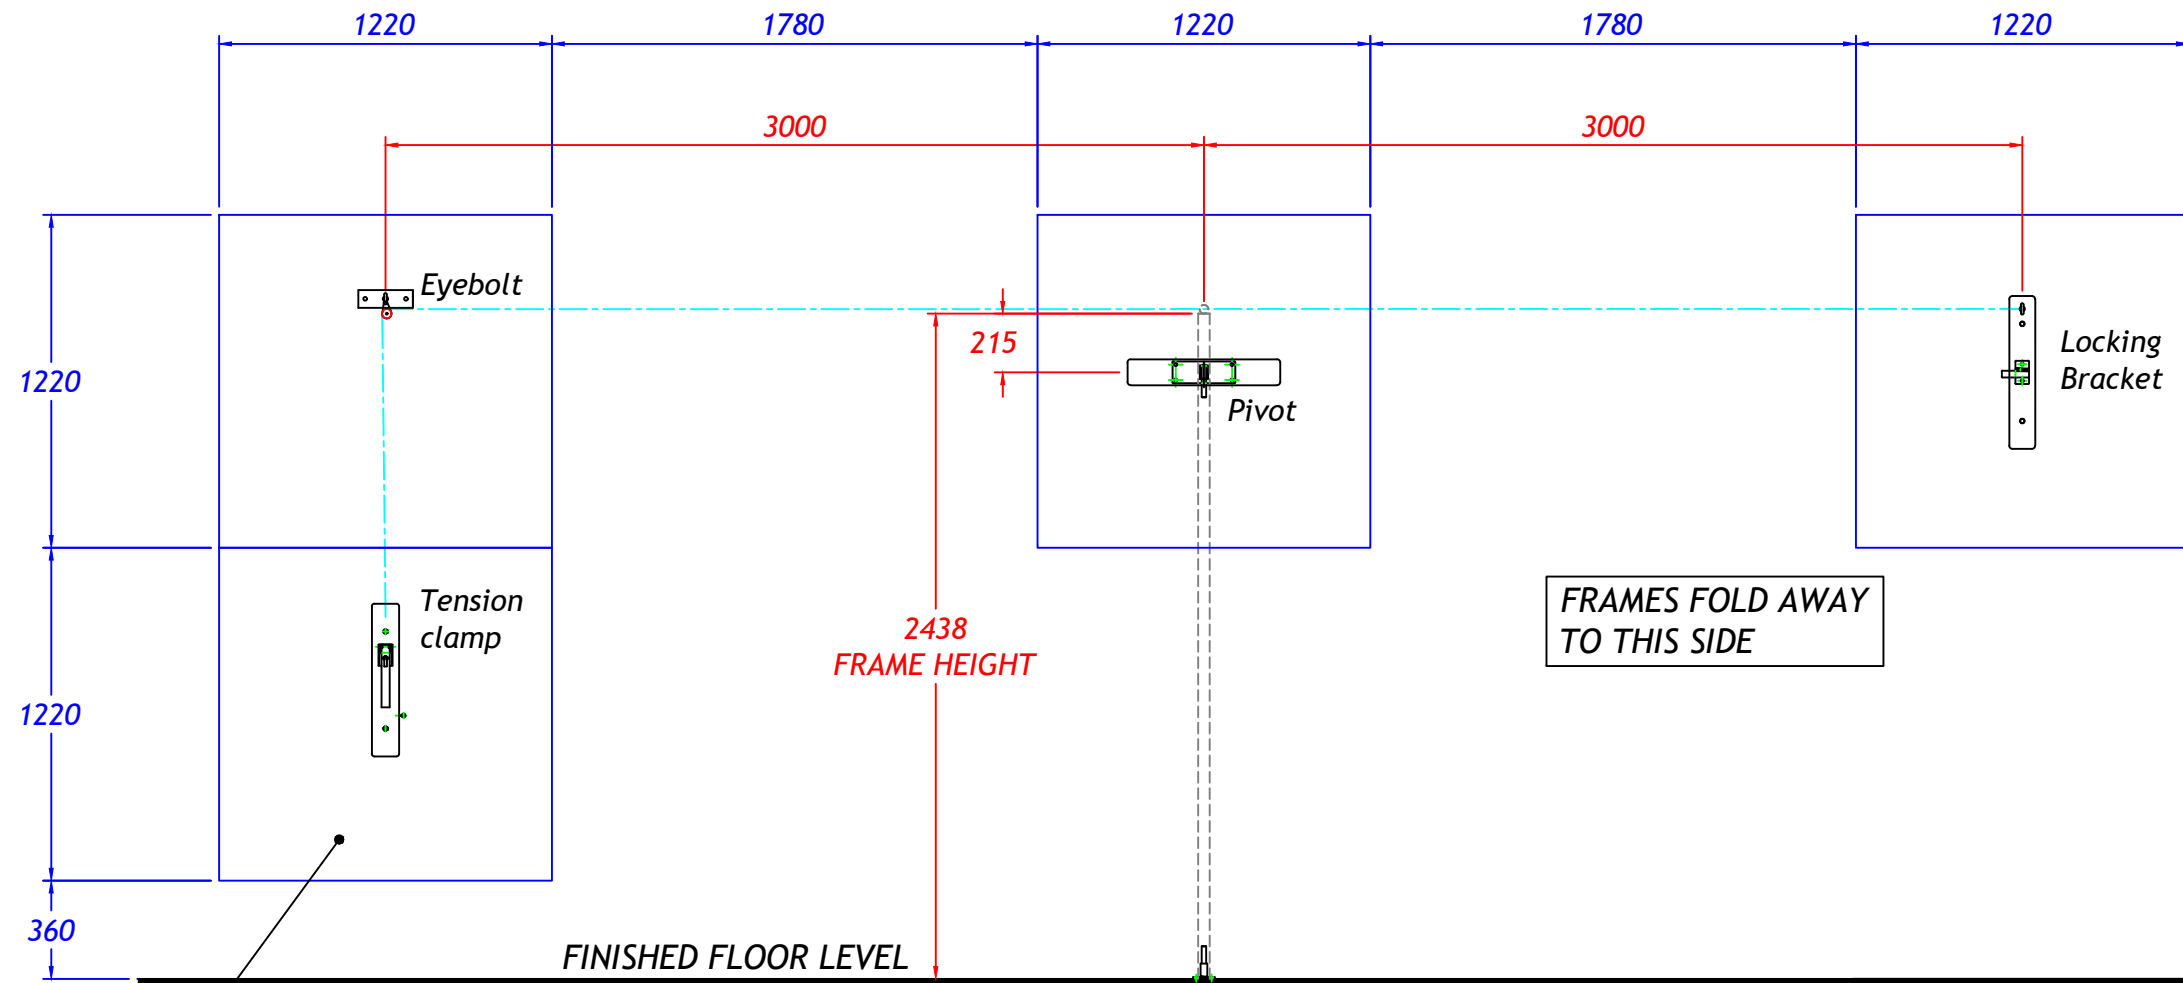

(2.4m) SINGLE TIMBER FRAME 8' - PATTRISS DETAILS

FRAMES FOLD AWAY TO THIS SIDE

4no blue rectangles indicate plywood to walls to accommodate frame fixings. Minimum 18mm thk pattress can be surface mounted or between studs.

*Frames can be mirrored to fold opposite way

Pattress Details
Wall Hinged Climbing Frame (WHCF) Single Frame 8'

scale	date	dr	rev
A2@1:20	06/12/24	CR	
projection	dwg no	450-05	

Tolerances as detailed on SPE001 unless noted on the dimension.
ALL DIMENSIONS ARE GIVEN IN MILLIMETRES.
DO NOT SCALE OFF DRAWING.