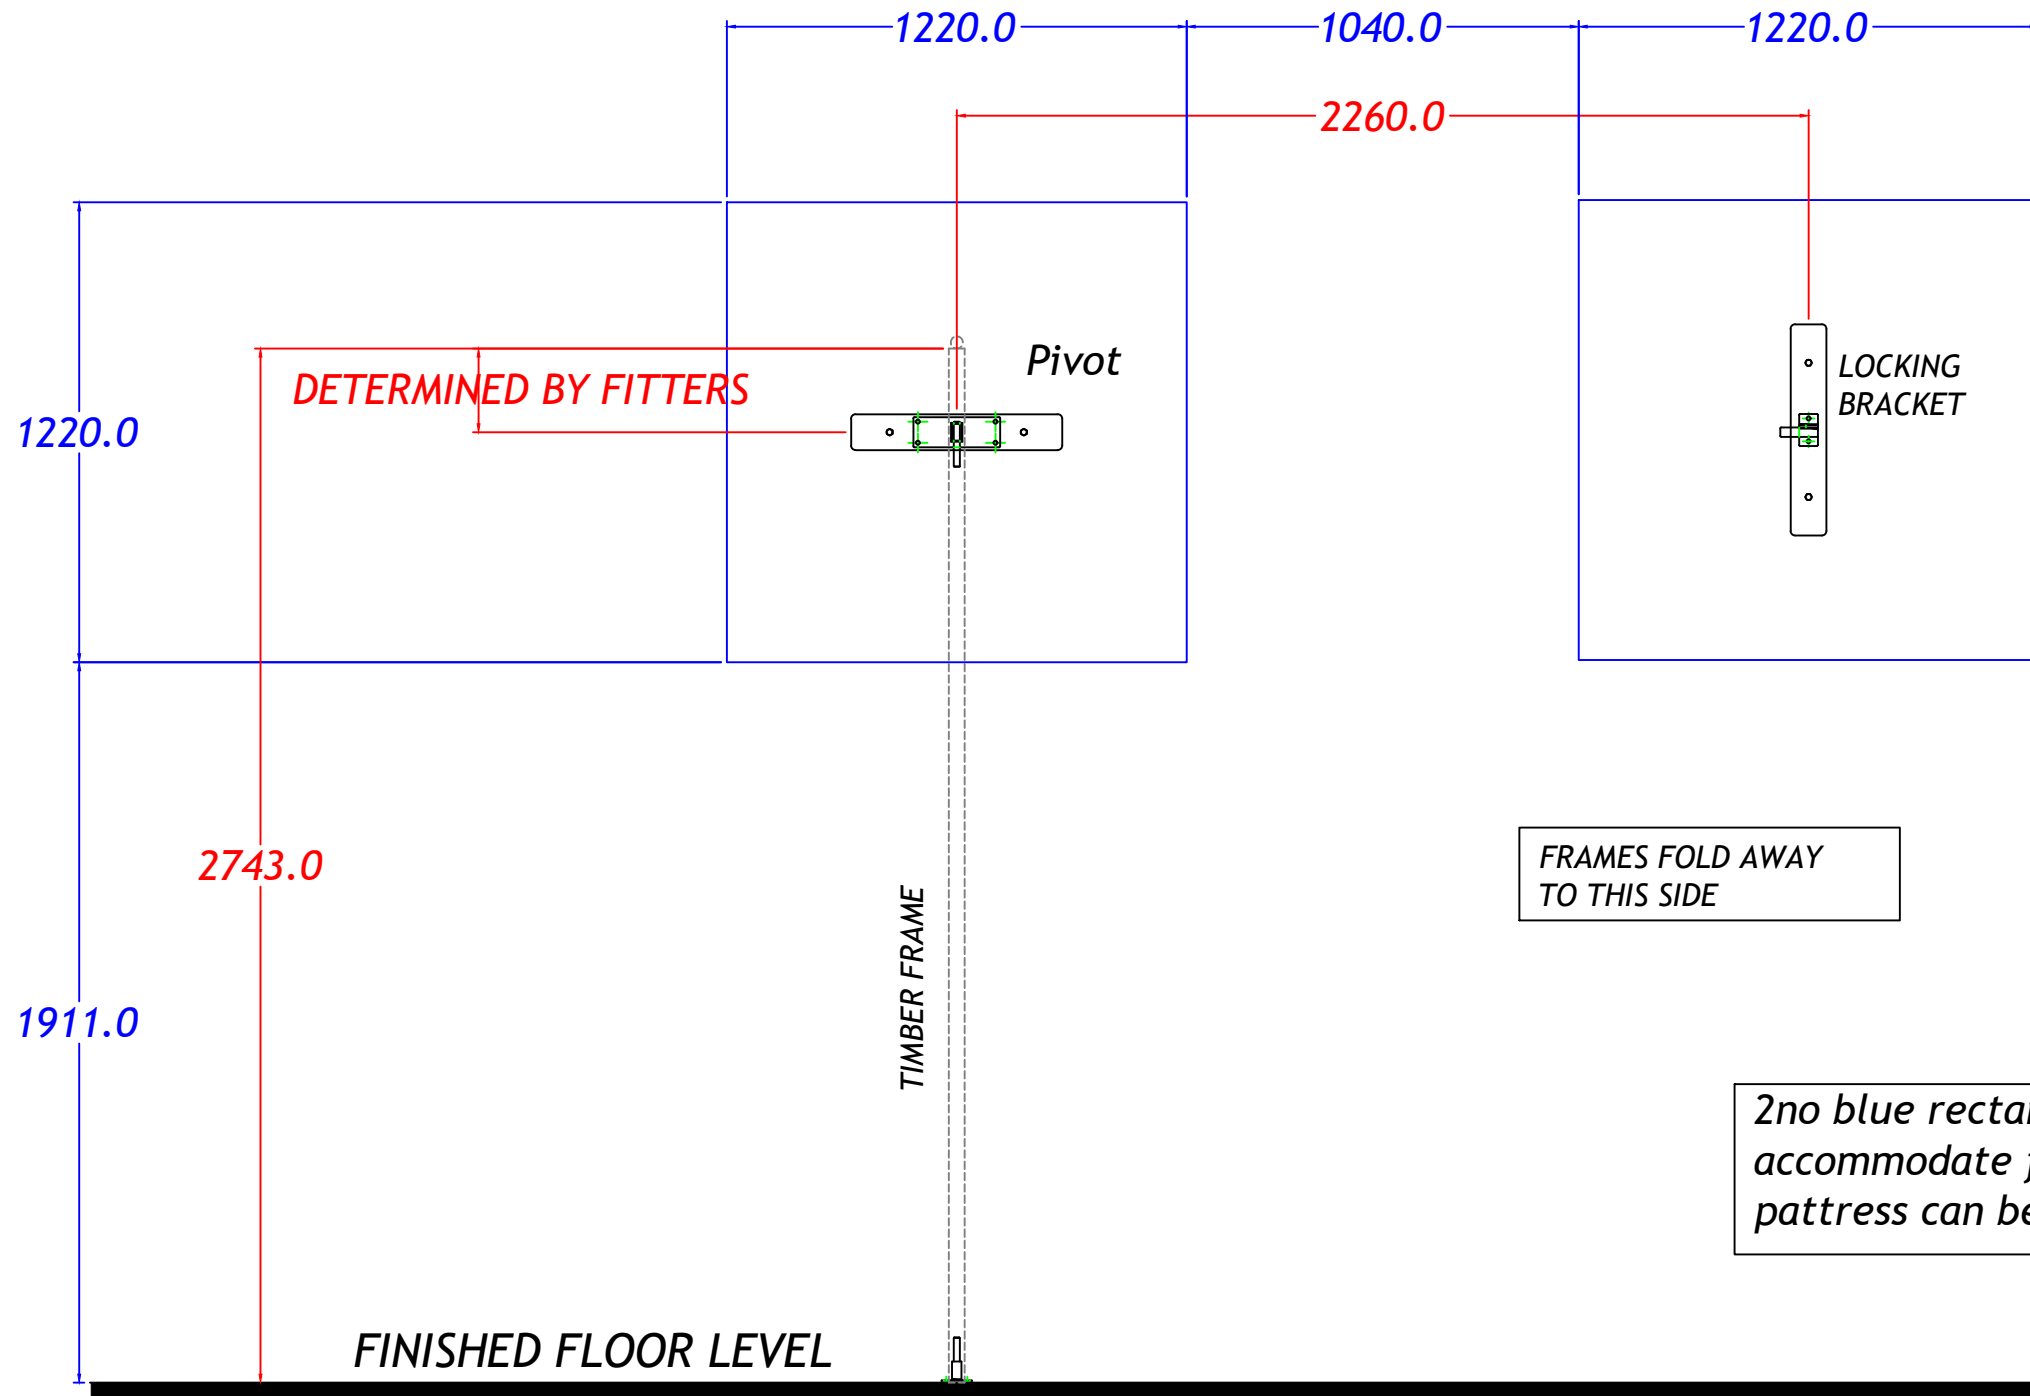

(2.7m) Timber 3-gate no wall ladder 9' - PATTRESS DETAILS

*Frames can be mirrored to fold opposite way

ONTINENTAL

Patress Details
Timber 3-gate no ladder (9')

scale	date	dr	rev
A1:10	12/12/24	CR	
projection	dwg no	450-04