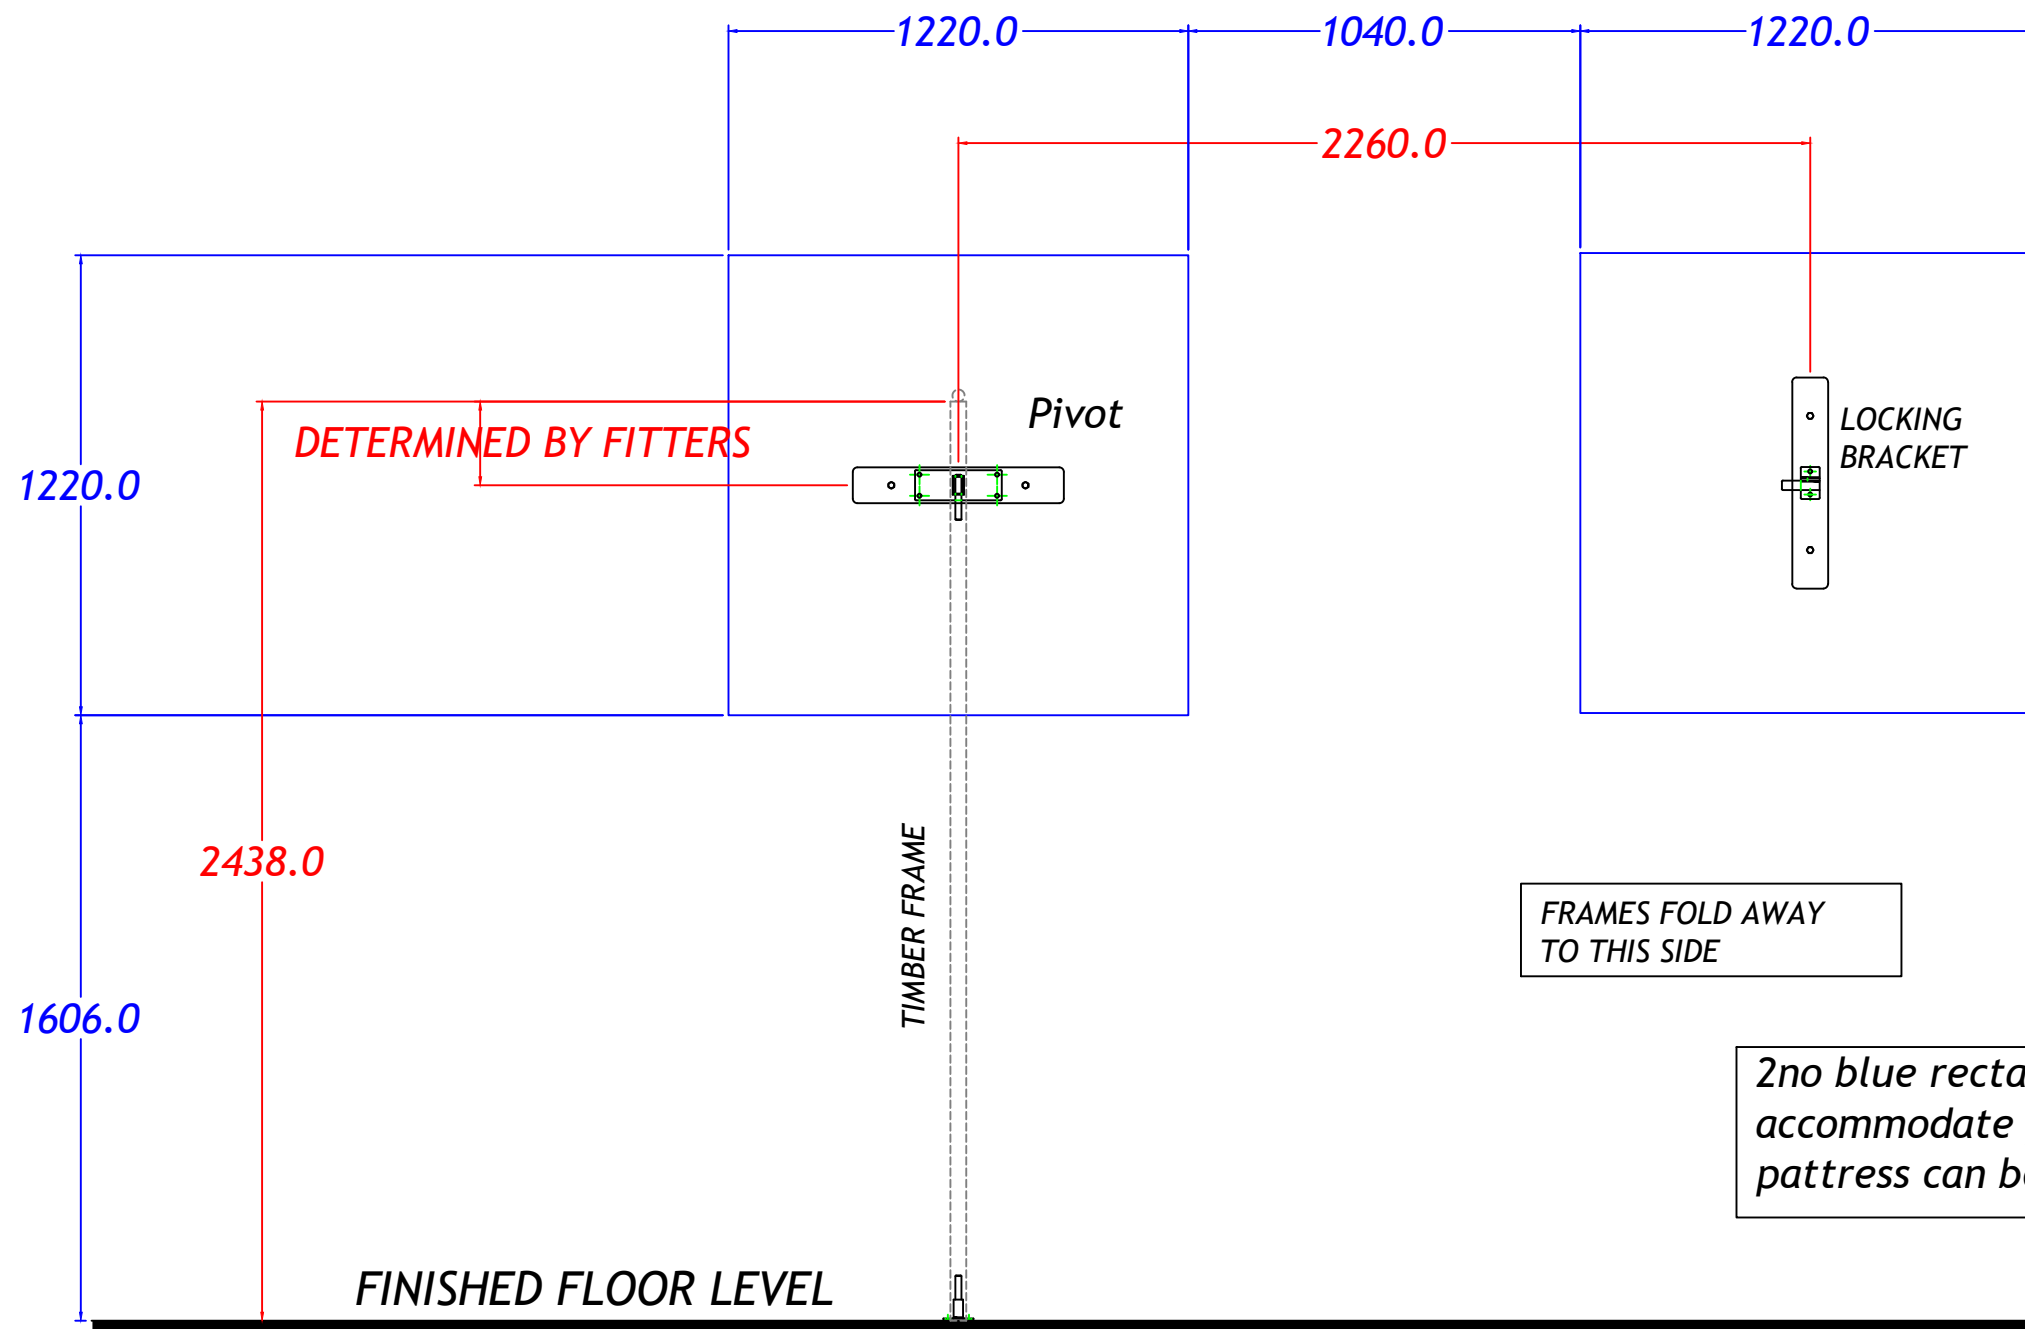

(2.4m) Timber 3-gate no wall ladder 8' - PATTRISS DETAILS

*Frames can be mirrored to fold opposite way

ONTINENTAL

**Pattress Details
Timber 3-gate no ladder (8')**

scale	date	dr	rev
A1:10	12/12/24	CR	
projection	dwg no	450-03