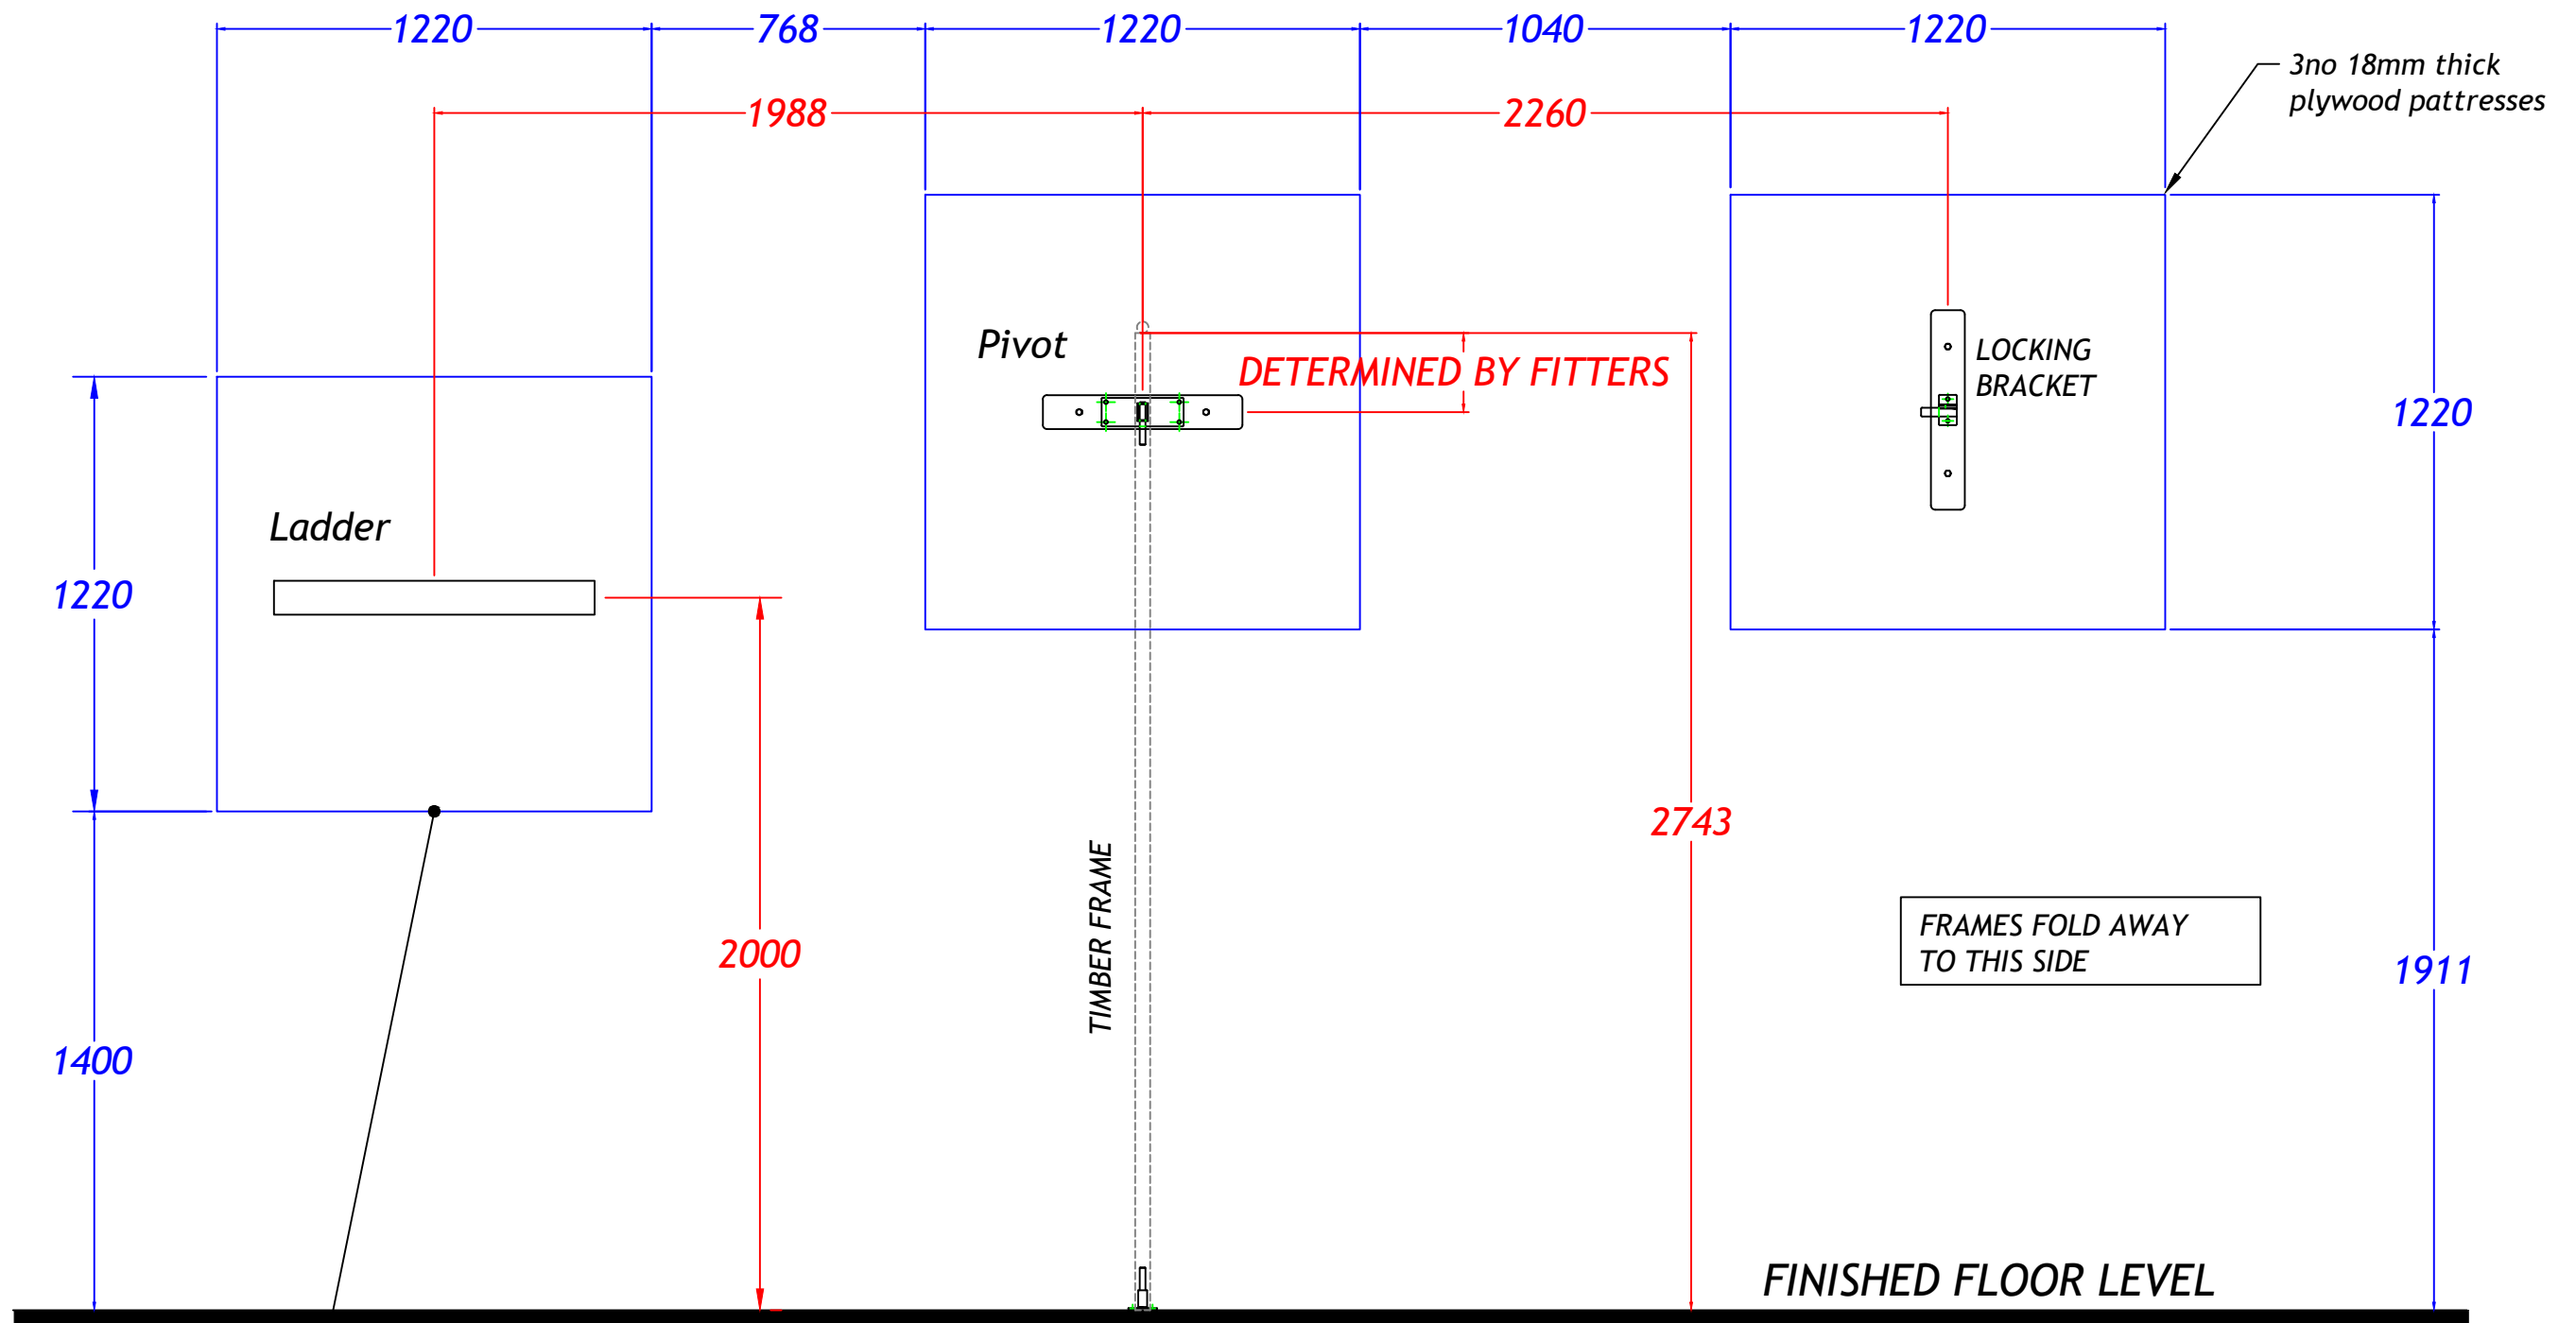

(2.7m) Timber 3-gate with wall ladder 9' - PATTRISS DETAILS

**Frames can be mirrored to fold opposite way*

3no blue rectangles indicate plywood to walls to accommodate frame fixings. Minimum 18mm thk pattress can be surface mounted or between studs.

Continental Sports Limited accepts no responsibility for ensuring compliance of this layout with any relevant legislation.

Pattress Details
 Timber 3-gate with ladder (9')

scale	date	dr	rev
A1 1:10	12/12/24	CR	
projection	dwg no		
	450-02		

Tolerances as detailed on SPED01 unless noted on the dimension.
 ALL DIMENSIONS ARE GIVEN IN MILLIMETRES.
 DO NOT SCALE OFF DRAWING.